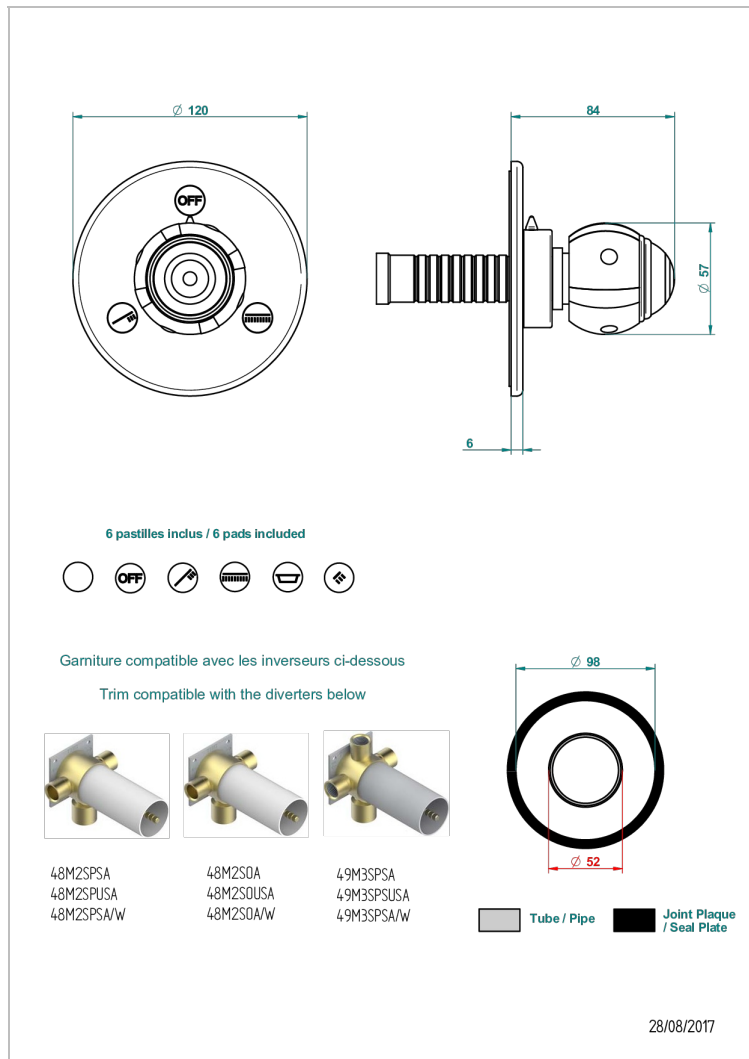

ITHAQUE PLATINUM DECOR

A7B-48M2SB

Trim for wall mounted diverter, 2 ways - ref. 48M2 and 3 ways - ref. 49M3

特色

- Ithaque Platinum decor
- Trim for wall mounted diverter, 2 ways - ref. 48M2 and 3 ways - ref. 49M3

相关的SKU

- Ref. G00-48M2SOA Wall mounted 3-way diverter with ceramic cartridge for concealed installation- 1 inlet 3/4" and 2 outlets 1/2" without stop position, without trim
- Ref. G00-48M2SPSA Wall mounted 3-way diverter with ceramic cartridge for concealed installation, 1 inlet 3/4" and 2 outlets 1/2" with stop position, without trim
- Ref. G00-49M3SPSA Wall mounted 4-way diverter with ceramic cartridge for concealed installation- 1 inlet 3/4" and 3 outlets 1/2" with stop position, without trim