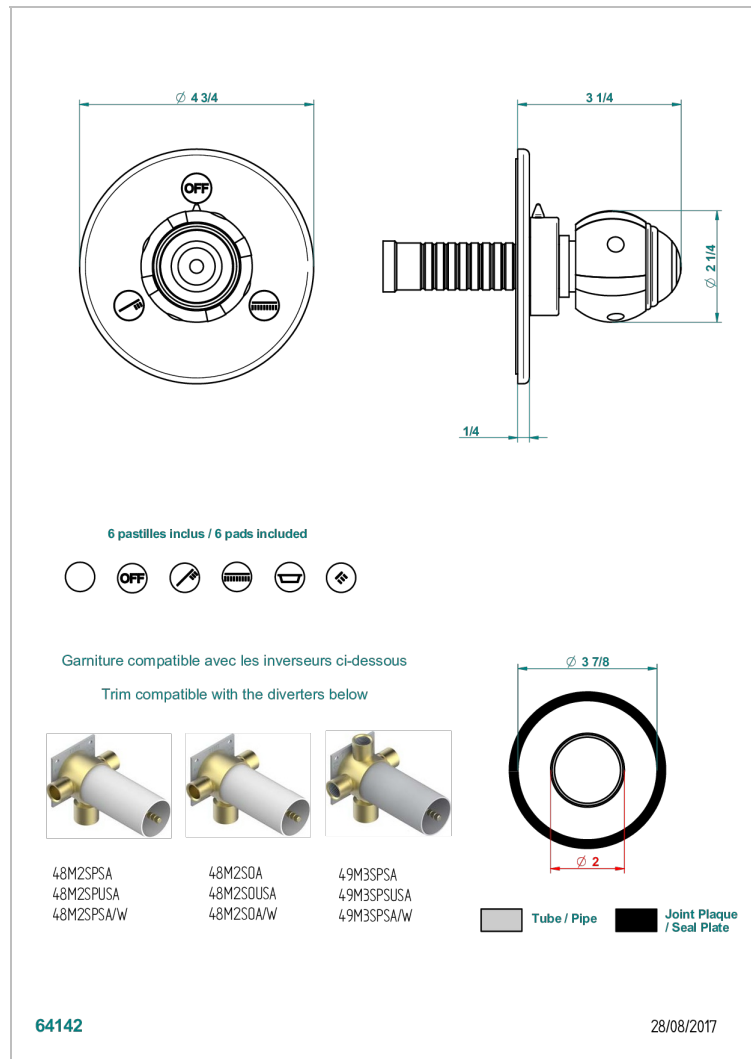

# ITHAQUE PLATINUM DECOR

A7B-48M2SB

Trim for wall mounted diverter, 2 ways - ref. 48M2 and 3 ways - ref. 49M3

## CHARACTERISTIC

- Ithaque Platinum decor
- Trim for wall mounted diverter, 2 ways - ref. 48M2 and 3 ways - ref. 49M3

## RELATED SKU'S

- Ref. G00-48M2SOA Wall mounted 3-way diverter with ceramic cartridge for concealed installation- 1 inlet 3/4" and 2 outlets 1/2" without stop position, without trim
- Ref. G00-48M2SPSA Wall mounted 3-way diverter with ceramic cartridge for concealed installation, 1 inlet 3/4" and 2 outlets 1/2" with stop position, without trim
- Ref. G00-49M3SPSA Wall mounted 4-way diverter with ceramic cartridge for concealed installation- 1 inlet 3/4" and 3 outlets 1/2" with stop position, without trim