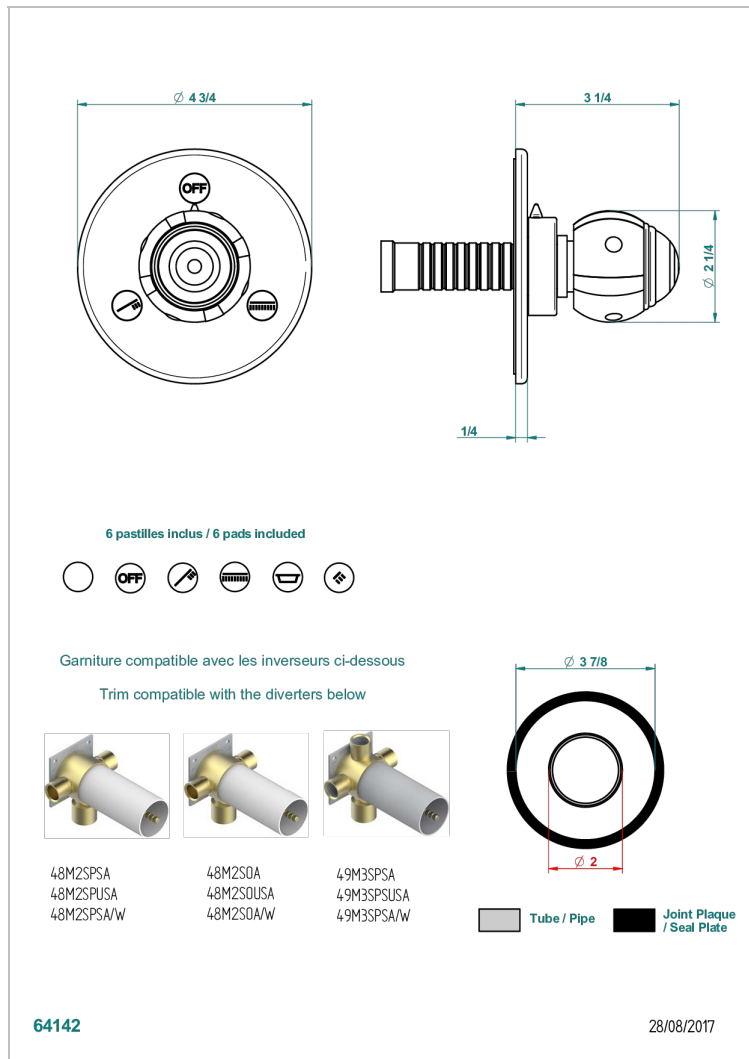

ITHAQUE PLATINUM DECOR

A7B-48M2SB

Trim for wall mounted diverter, 2 ways - ref. 48M2 and 3 ways - ref. 49M3

特色

- Ithaque Platinum decor
- Trim for wall mounted diverter, 2 ways - ref. 48M2 and 3 ways - ref. 49M3

相关的SKU

- Ref. G00-48M2SOA Wall mounted 3-way diverter with ceramic cartridge for concealed installation- 1 inlet 3/4" and 2 outlets 1/2" without stop position, without trim
- Ref. G00-48M2SPSA Wall mounted 3-way diverter with ceramic cartridge for concealed installation, 1 inlet 3/4" and 2 outlets 1/2" with stop position, without trim
- Ref. G00-49M3SPSA Wall mounted 4-way diverter with ceramic cartridge for concealed installation- 1 inlet 3/4" and 3 outlets 1/2" with stop position, without trim