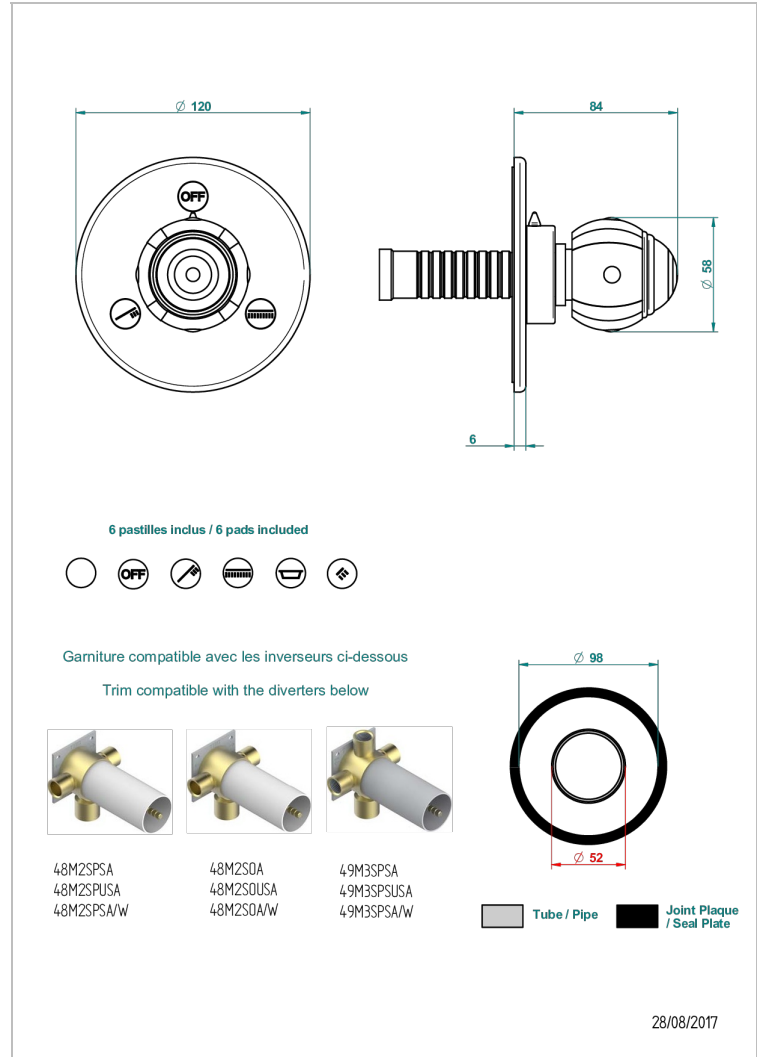

# ITHAQUE GOLD DECOR

A7A-48M2SB

Trim for wall mounted diverter - 2 ways ref.48M2 & 3 ways ref.49M3

## CHARACTERISTIC

- Ithaque Gold decor
- Trim for wall mounted diverter - 2 ways ref.48M2 & 3 ways ref.49M3

## RELATED SKU'S

- Ref. G00-48M2SOUSA Wall mounted 3-way diverter with ceramic cartridge for concealed installation- 1 inlet 3/4" and 2 outlets 1/2" without shared ports no stop position - no trim
- Ref. G00-48M2SPSUSA Wall mounted 3-way diverter with ceramic cartridge for concealed installation- 1 inlet 3/4" and 2 outlets 1/2" with positive top, no shared ports - no trim
- Ref. G00-49M3SPSUSA Wall mounted 4-way diverter with ceramic cartridge for concealed installation- 1 inlet 3/4" and 3 outlets 1/2" with positive top, no shared ports - no trim