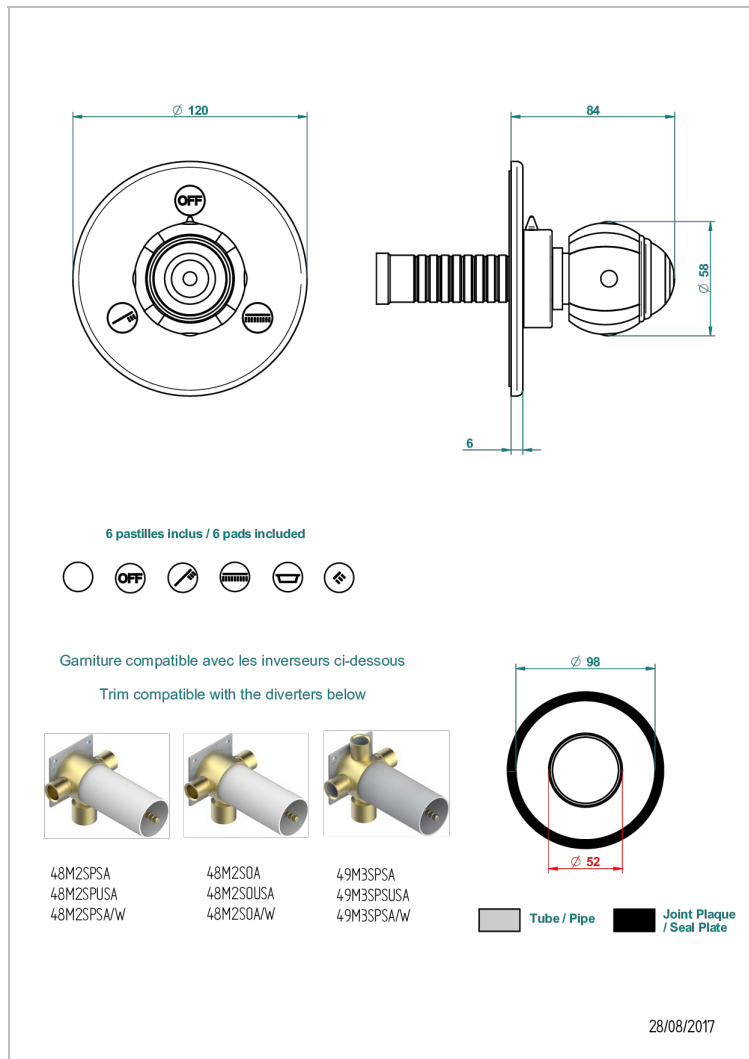

# ITHAQUE DECORACION EN ORO

A7A-48M2SB

Trim for wall mounted diverter, 2 ways - ref. 48M2 and 3 ways - ref. 49M3

## CARACTERÍSTICAS

- Ithaque decoración en oro
- Trim for wall mounted diverter, 2 ways - ref. 48M2 and 3 ways - ref. 49M3

## PRODUCTOS RELACIONADOS

- Ref. G00-48M2SOA Wall mounted 3-way diverter with ceramic cartridge for concealed installation- 1 inlet 3/4" and 2 outlets 1/2" without stop position, without trim
- Ref. G00-48M2SPSA Wall mounted 3-way diverter with ceramic cartridge for concealed installation, 1 inlet 3/4" and 2 outlets 1/2" with stop position, without trim
- Ref. G00-49M3SPSA Wall mounted 4-way diverter with ceramic cartridge for concealed installation- 1 inlet 3/4" and 3 outlets 1/2" with stop position, without trim