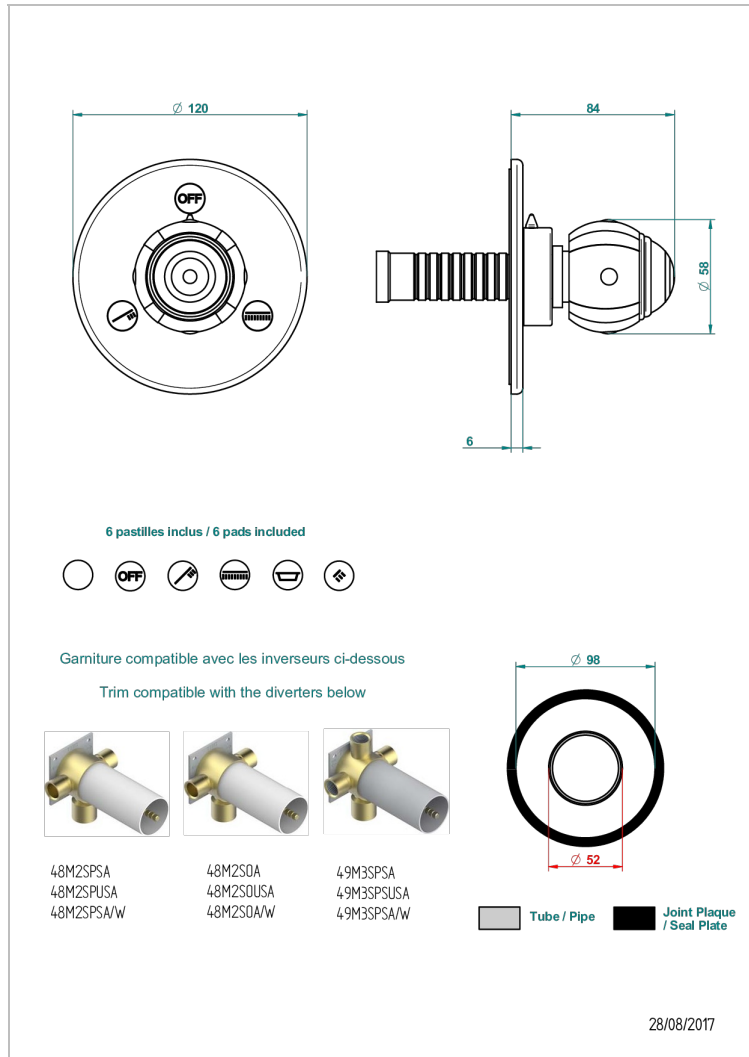

# ITHAQUE GOLD DECOR

A7A-48M2SB

Trim for wall mounted diverter, 2 ways - ref. 48M2 and 3 ways - ref. 49M3

## CHARACTERISTIC

- Ithaque Gold decor
- Trim for wall mounted diverter, 2 ways - ref. 48M2 and 3 ways - ref. 49M3

## RELATED SKU'S

- Ref. G00-48M2SOA Wall mounted 3-way diverter with ceramic cartridge for concealed installation- 1 inlet 3/4" and 2 outlets 1/2" without stop position, without trim
- Ref. G00-48M2SPSA Wall mounted 3-way diverter with ceramic cartridge for concealed installation, 1 inlet 3/4" and 2 outlets 1/2" with stop position, without trim
- Ref. G00-49M3SPSA Wall mounted 4-way diverter with ceramic cartridge for concealed installation- 1 inlet 3/4" and 3 outlets 1/2" with stop position, without trim