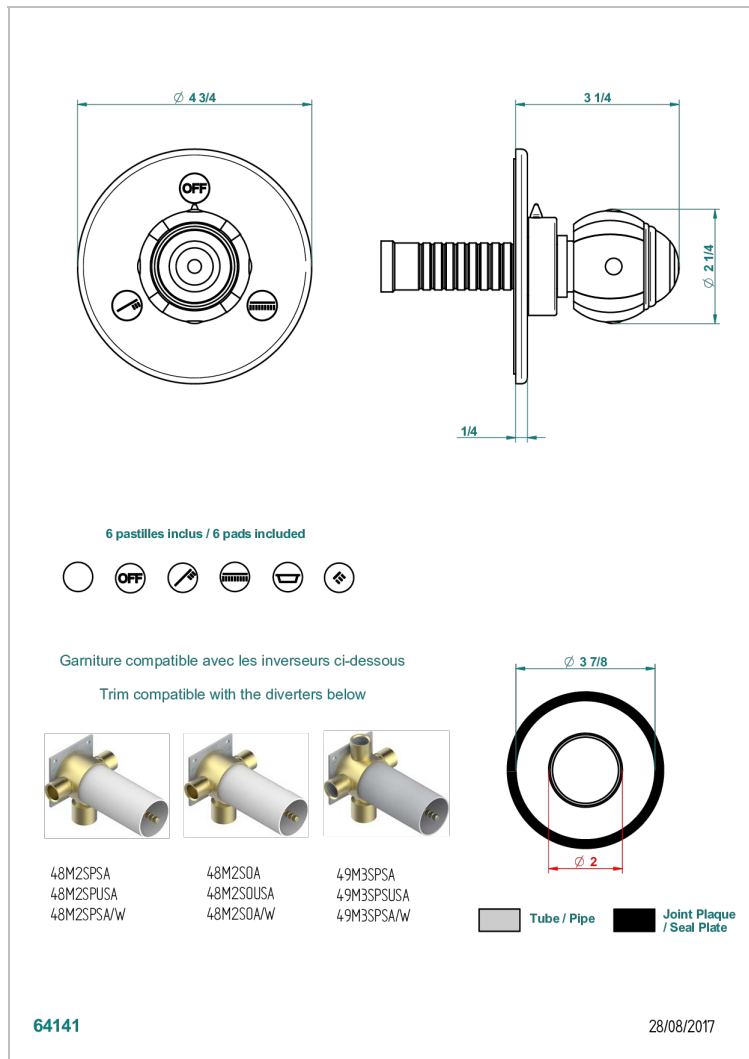

ITHAQUE DECORACION EN ORO

A7A-48M2SB

Trim for wall mounted diverter, 2 ways - ref. 48M2 and 3 ways - ref. 49M3

CARACTERÍSTICAS

- Ithaque decoración en oro
- Trim for wall mounted diverter, 2 ways - ref. 48M2 and 3 ways - ref. 49M3

PRODUCTOS RELACIONADOS

- Ref. G00-48M2SOA Wall mounted 3-way diverter with ceramic cartridge for concealed installation- 1 inlet 3/4" and 2 outlets 1/2" without stop position, without trim
- Ref. G00-48M2SPSA Wall mounted 3-way diverter with ceramic cartridge for concealed installation, 1 inlet 3/4" and 2 outlets 1/2" with stop position, without trim
- Ref. G00-49M3SPSA Wall mounted 4-way diverter with ceramic cartridge for concealed installation- 1 inlet 3/4" and 3 outlets 1/2" with stop position, without trim