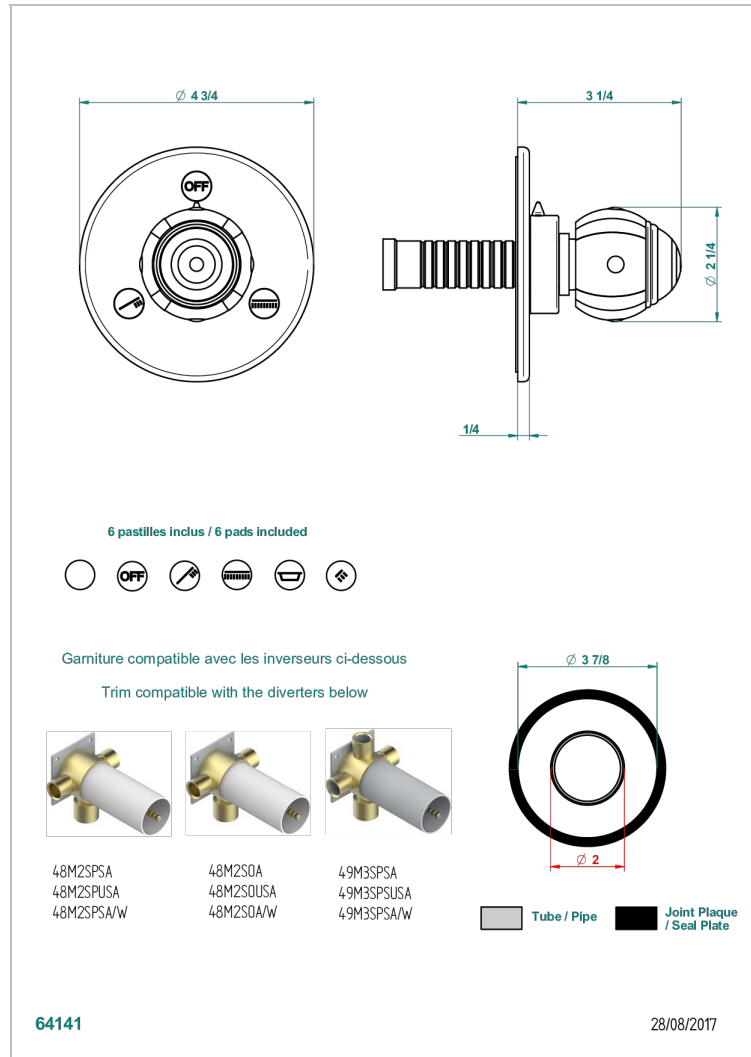

ITHAQUE GOLD DECOR

A7A-48M2SB

Trim for wall mounted diverter, 2 ways - ref. 48M2 and 3 ways - ref. 49M3

THG[®]
PARIS

CHARACTERISTIC

- Ithaque Gold decor
- Trim for wall mounted diverter, 2 ways - ref. 48M2 and 3 ways - ref. 49M3

RELATED SKU'S

- Ref. G00-48M2SOA Wall mounted 3-way diverter with ceramic cartridge for concealed installation- 1 inlet 3/4" and 2 outlets 1/2" without stop position, without trim
- Ref. G00-48M2SPSA Wall mounted 3-way diverter with ceramic cartridge for concealed installation, 1 inlet 3/4" and 2 outlets 1/2" with stop position, without trim
- Ref. G00-49M3SPSA Wall mounted 4-way diverter with ceramic cartridge for concealed installation- 1 inlet 3/4" and 3 outlets 1/2" with stop position, without trim