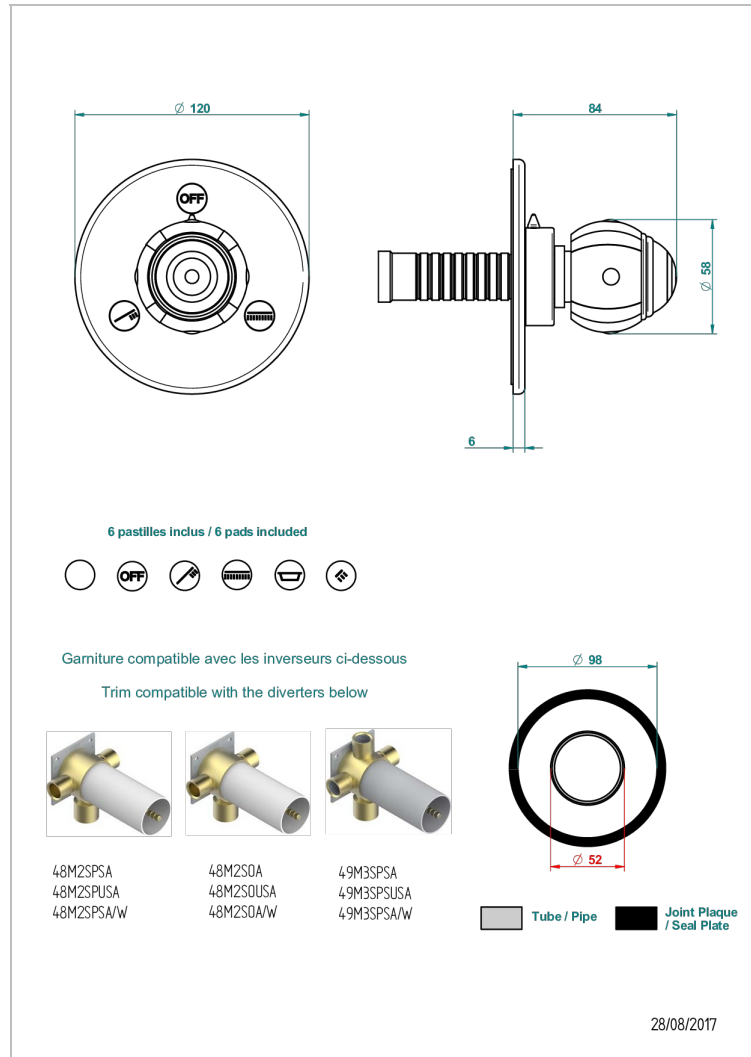

ITHAQUE GOLD DECOR

A7A-48M2SB

Trim for wall mounted diverter, 2 ways - ref. 48M2 and 3 ways - ref. 49M3

CHARACTERISTIC

- Ithaque Gold decor
- Trim for wall mounted diverter, 2 ways - ref. 48M2 and 3 ways - ref. 49M3

RELATED SKU'S

- Ref. G00-48M2SOA Wall mounted 3-way diverter with ceramic cartridge for concealed installation- 1 inlet 3/4" and 2 outlets 1/2" without stop position, without trim
- Ref. G00-48M2SPSA Wall mounted 3-way diverter with ceramic cartridge for concealed installation, 1 inlet 3/4" and 2 outlets 1/2" with stop position, without trim
- Ref. G00-49M3SPSA Wall mounted 4-way diverter with ceramic cartridge for concealed installation- 1 inlet 3/4" and 3 outlets 1/2" with stop position, without trim