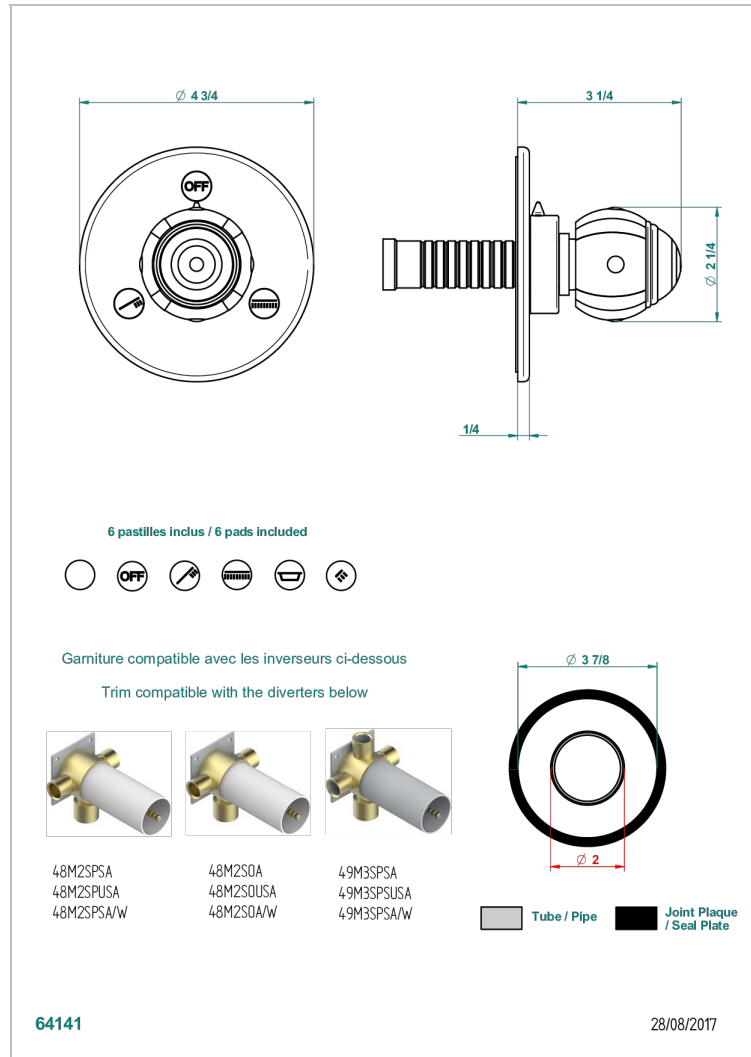

# ITHAQUE GOLD DECOR

A7A-48M2SB

Trim for wall mounted diverter, 2 ways - ref. 48M2 and 3 ways - ref. 49M3

## CHARACTERISTIC

- Ithaque Gold decor
- Trim for wall mounted diverter, 2 ways - ref. 48M2 and 3 ways - ref. 49M3

## RELATED SKU'S

- Ref. G00-48M2SOA Wall mounted 3-way diverter with ceramic cartridge for concealed installation- 1 inlet 3/4" and 2 outlets 1/2" without stop position, without trim
- Ref. G00-48M2SPSA Wall mounted 3-way diverter with ceramic cartridge for concealed installation, 1 inlet 3/4" and 2 outlets 1/2" with stop position, without trim
- Ref. G00-49M3SPSA Wall mounted 4-way diverter with ceramic cartridge for concealed installation- 1 inlet 3/4" and 3 outlets 1/2" with stop position, without trim