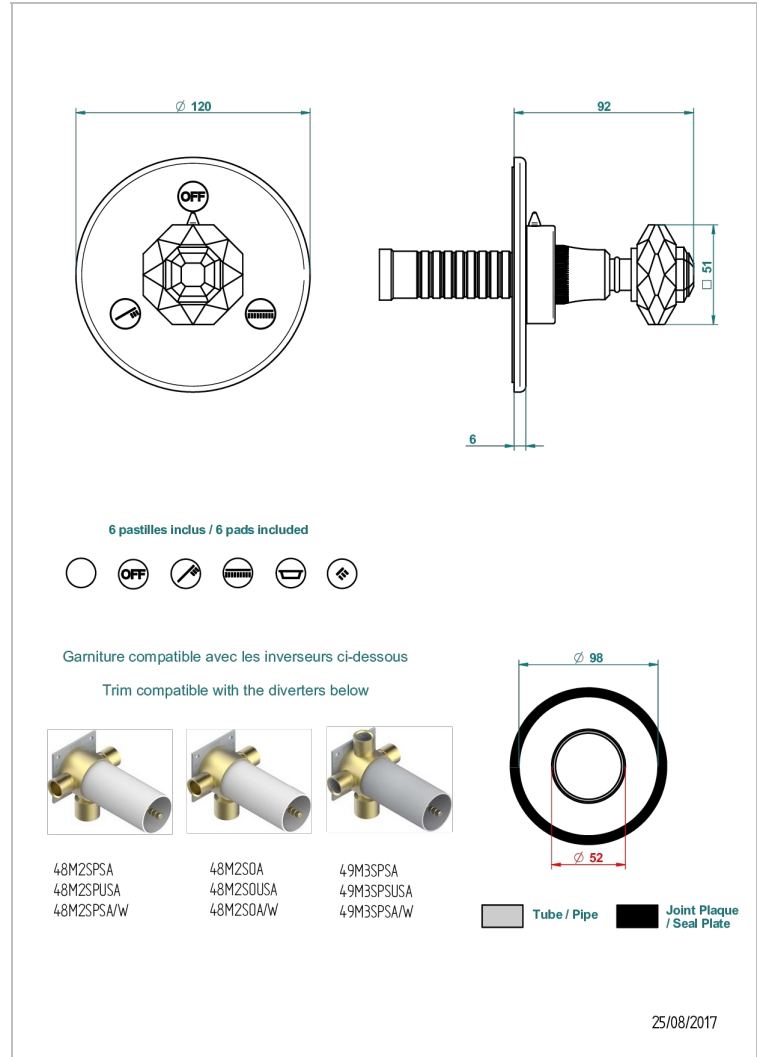

# TRADITION CRYSTAL

A59-48M2SB

Trim for wall mounted diverter - 2 ways ref.48M2 & 3 ways ref.49M3

## CHARACTERISTIC

- Tradition Crystal
- Trim for wall mounted diverter - 2 ways ref.48M2 & 3 ways ref.49M3

## RELATED SKU'S

- Ref. G00-48M2SOUSA Wall mounted 3-way diverter with ceramic cartridge for concealed installation- 1 inlet 3/4" and 2 outlets 1/2" without shared ports no stop position - no trim
- Ref. G00-48M2SPSUSA Wall mounted 3-way diverter with ceramic cartridge for concealed installation- 1 inlet 3/4" and 2 outlets 1/2" with positive top, no shared ports - no trim
- Ref. G00-49M3SPSUSA Wall mounted 4-way diverter with ceramic cartridge for concealed installation- 1 inlet 3/4" and 3 outlets 1/2" with positive top, no shared ports - no trim