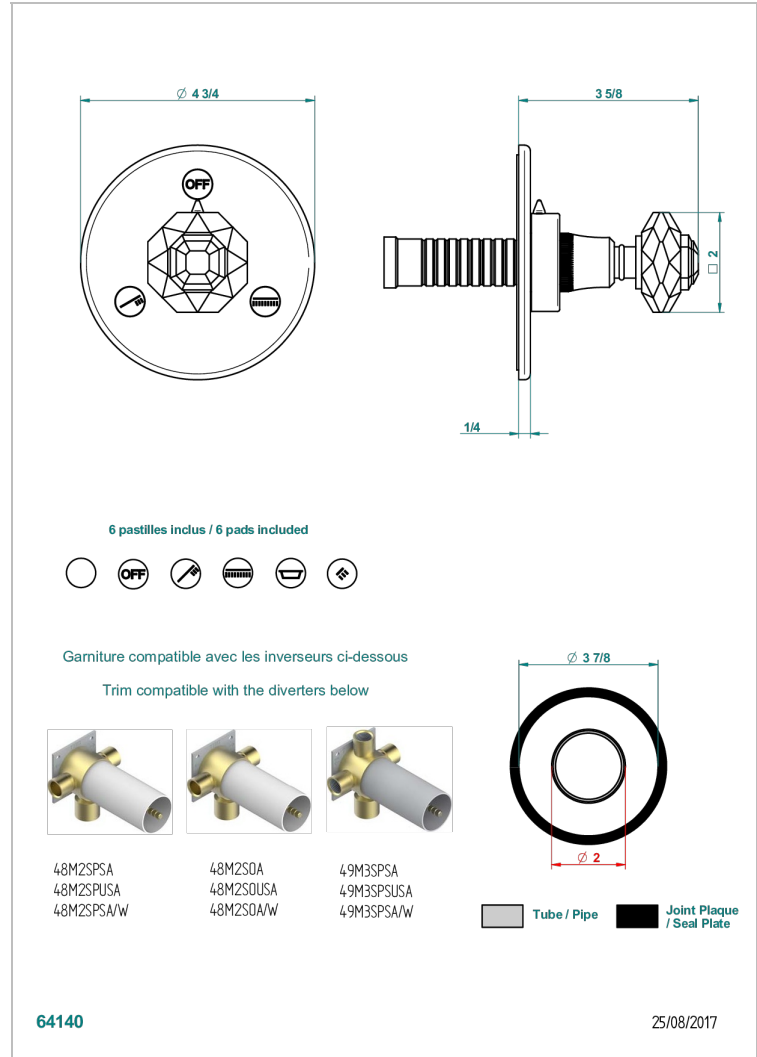

TRADITION CRYSTAL

A59-48M2SB

Trim for wall mounted diverter - 2 ways ref.48M2 & 3 ways ref.49M3

CHARACTERISTIC

- Tradition Crystal
- Trim for wall mounted diverter - 2 ways ref.48M2 & 3 ways ref.49M3

RELATED SKU'S

- Ref. G00-48M2SOUSA Wall mounted 3-way diverter with ceramic cartridge for concealed installation- 1 inlet 3/4" and 2 outlets 1/2" without shared ports no stop position - no trim
- Ref. G00-48M2SPSUSA Wall mounted 3-way diverter with ceramic cartridge for concealed installation- 1 inlet 3/4" and 2 outlets 1/2" with positive top, no shared ports - no trim
- Ref. G00-49M3SPSUSA Wall mounted 4-way diverter with ceramic cartridge for concealed installation- 1 inlet 3/4" and 3 outlets 1/2" with positive top, no shared ports - no trim