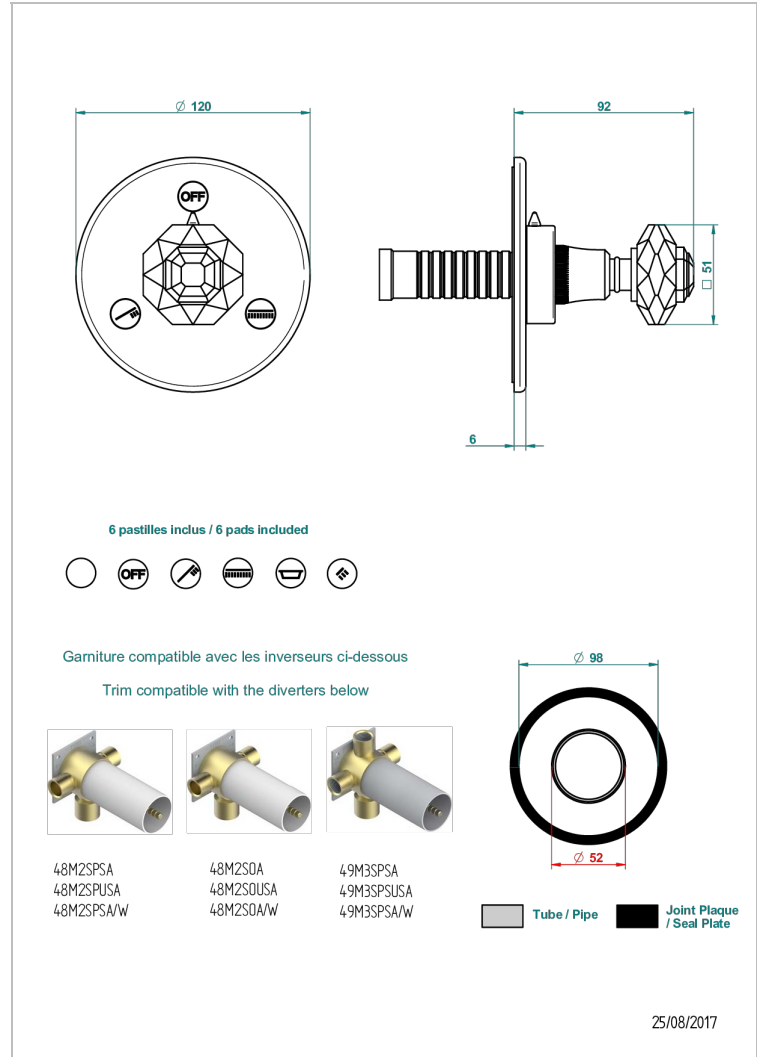

# TRADITION CRYSTAL

A59-48M2SB

Trim for wall mounted diverter, 2 ways - ref. 48M2 and 3 ways - ref. 49M3

## CHARACTERISTIC

- Tradition Crystal
- Trim for wall mounted diverter, 2 ways - ref. 48M2 and 3 ways - ref. 49M3