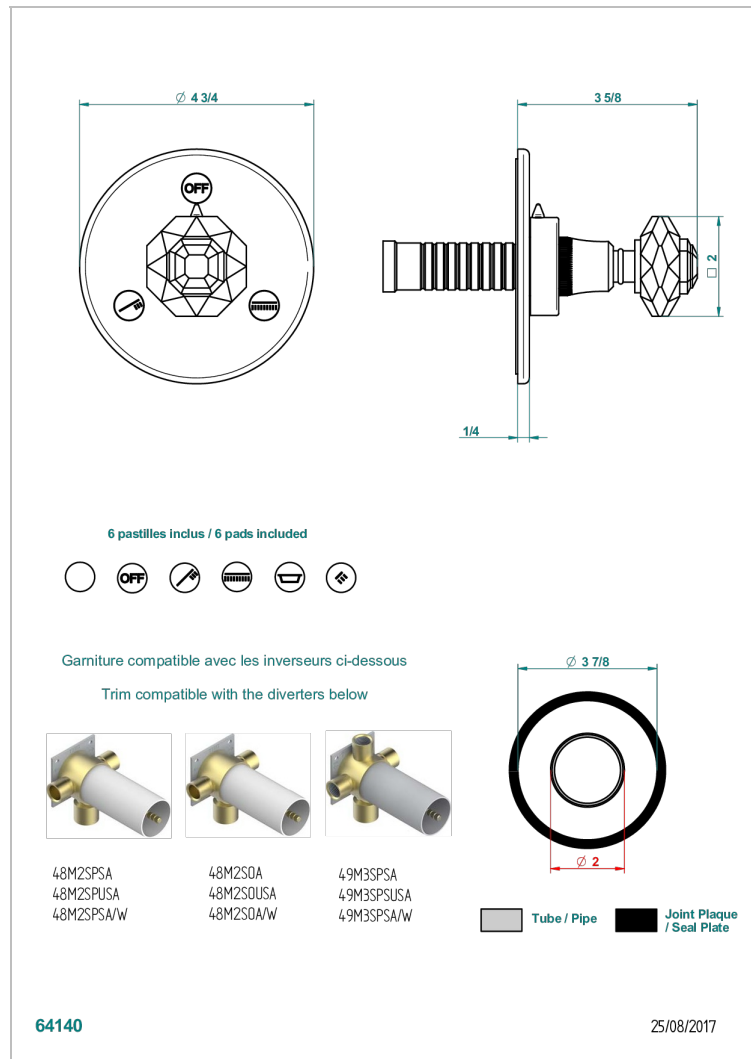

TRADITION CRYSTAL

A59-48M2SB

Trim for wall mounted diverter, 2 ways - ref. 48M2 and 3 ways - ref. 49M3

CHARACTERISTIC

- Tradition Crystal
- Trim for wall mounted diverter, 2 ways - ref. 48M2 and 3 ways - ref. 49M3