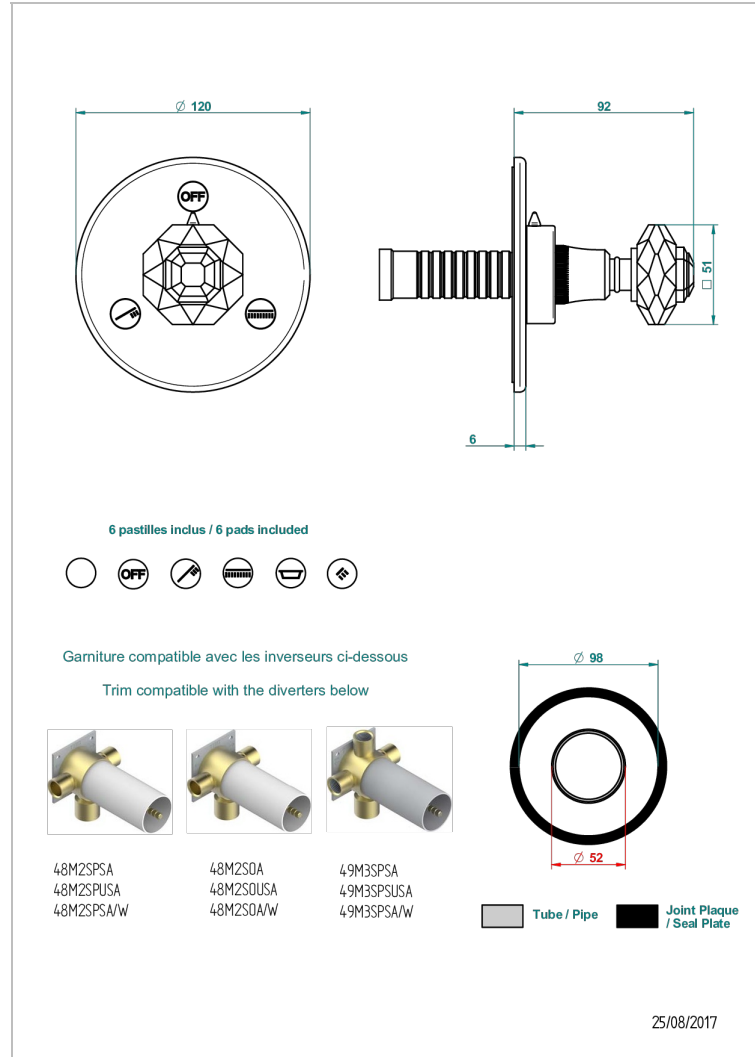

TRADITION CRYSTAL

A59-48M2SB

Trim for wall mounted diverter, 2 ways - ref. 48M2 and 3 ways - ref. 49M3

CARACTERÍSTICAS

- Tradition Crystal
- Trim for wall mounted diverter, 2 ways - ref. 48M2 and 3 ways - ref. 49M3

PRODUCTOS RELACIONADOS

- Ref. G00-48M2SOA Wall mounted 3-way diverter with ceramic cartridge for concealed installation- 1 inlet 3/4" and 2 outlets 1/2" without stop position, without trim
- Ref. G00-48M2SPSA Wall mounted 3-way diverter with ceramic cartridge for concealed installation, 1 inlet 3/4" and 2 outlets 1/2" with stop position, without trim
- Ref. G00-49M3SPSA Wall mounted 4-way diverter with ceramic cartridge for concealed installation- 1 inlet 3/4" and 3 outlets 1/2" with stop position, without trim