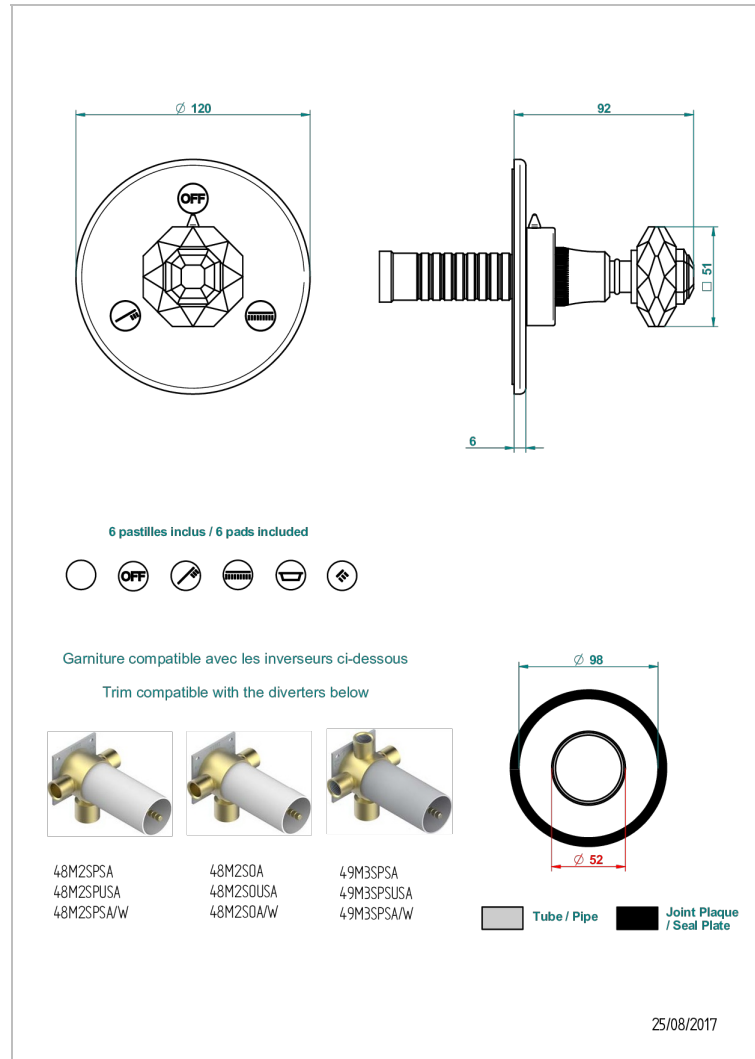

TRADITION CRYSTAL

A59-48M2SB

Trim for wall mounted diverter, 2 ways - ref. 48M2 and 3 ways - ref. 49M3

CHARACTERISTIC

- Tradition Crystal
- Trim for wall mounted diverter, 2 ways - ref. 48M2 and 3 ways - ref. 49M3

RELATED SKU'S

- Ref. G00-48M2SOA Wall mounted 3-way diverter with ceramic cartridge for concealed installation- 1 inlet 3/4" and 2 outlets 1/2" without stop position, without trim
- Ref. G00-48M2SPSA Wall mounted 3-way diverter with ceramic cartridge for concealed installation, 1 inlet 3/4" and 2 outlets 1/2" with stop position, without trim
- Ref. G00-49M3SPSA Wall mounted 4-way diverter with ceramic cartridge for concealed installation- 1 inlet 3/4" and 3 outlets 1/2" with stop position, without trim