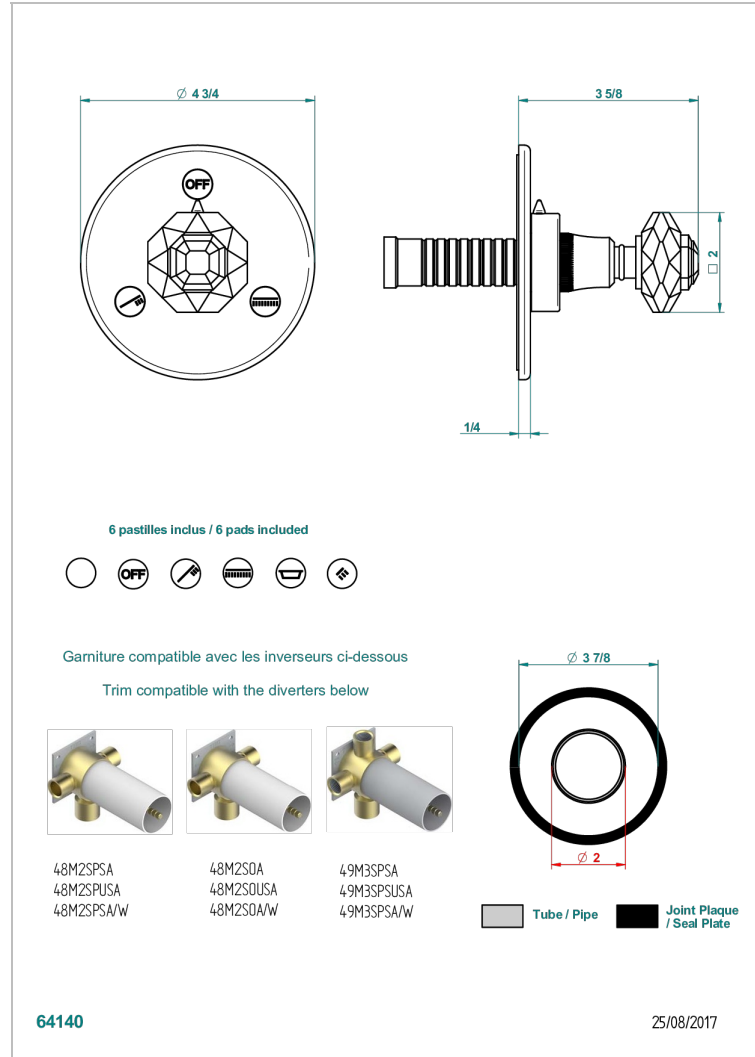

# TRADITION CRYSTAL

A59-48M2SB

Trim for wall mounted diverter, 2 ways - ref. 48M2 and 3 ways - ref. 49M3

## CARACTERÍSTICAS

- Tradition Crystal
- Trim for wall mounted diverter, 2 ways - ref. 48M2 and 3 ways - ref. 49M3

## PRODUCTOS RELACIONADOS

- Ref. G00-48M2SOA Wall mounted 3-way diverter with ceramic cartridge for concealed installation- 1 inlet 3/4" and 2 outlets 1/2" without stop position, without trim
- Ref. G00-48M2SPSA Wall mounted 3-way diverter with ceramic cartridge for concealed installation, 1 inlet 3/4" and 2 outlets 1/2" with stop position, without trim
- Ref. G00-49M3SPSA Wall mounted 4-way diverter with ceramic cartridge for concealed installation- 1 inlet 3/4" and 3 outlets 1/2" with stop position, without trim