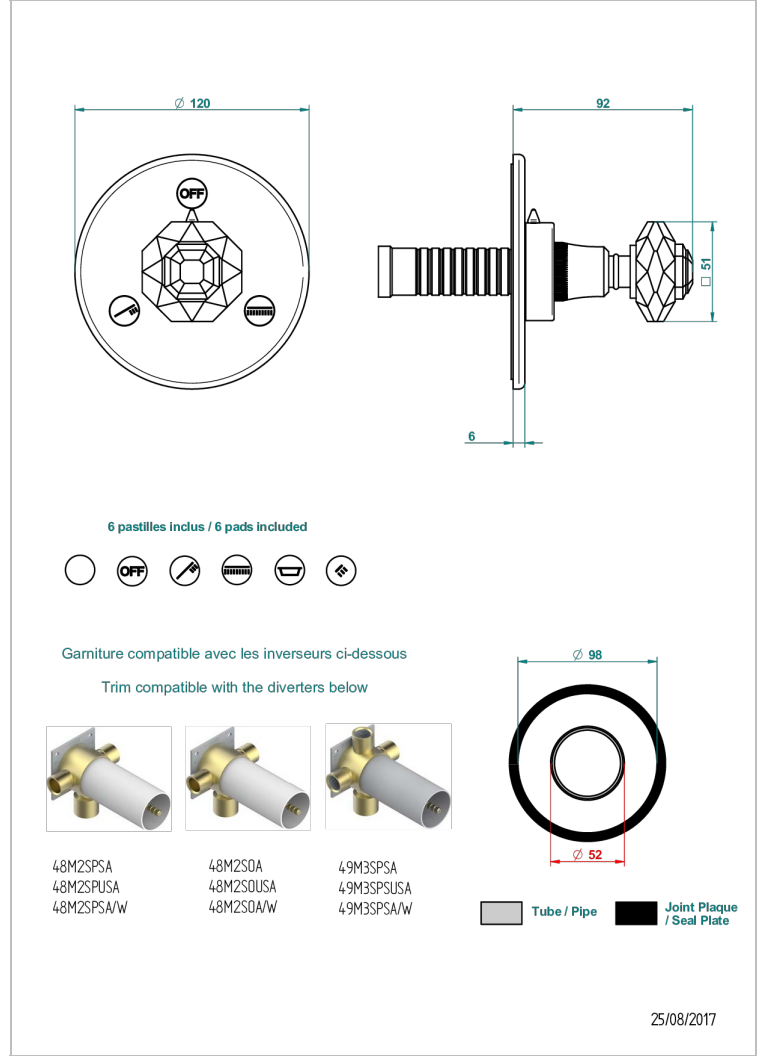

TRADITION CRYSTAL

A59-48M2SB

Trim for wall mounted diverter, 2 ways - ref. 48M2 and 3 ways - ref. 49M3

特色

- Tradition Crystal
- Trim for wall mounted diverter, 2 ways - ref. 48M2 and 3 ways - ref. 49M3

相关的SKU

- Ref. G00-48M2SOA Wall mounted 3-way diverter with ceramic cartridge for concealed installation- 1 inlet 3/4" and 2 outlets 1/2" without stop position, without trim
- Ref. G00-48M2SPSA Wall mounted 3-way diverter with ceramic cartridge for concealed installation, 1 inlet 3/4" and 2 outlets 1/2" with stop position, without trim
- Ref. G00-49M3SPSA Wall mounted 4-way diverter with ceramic cartridge for concealed installation- 1 inlet 3/4" and 3 outlets 1/2" with stop position, without trim