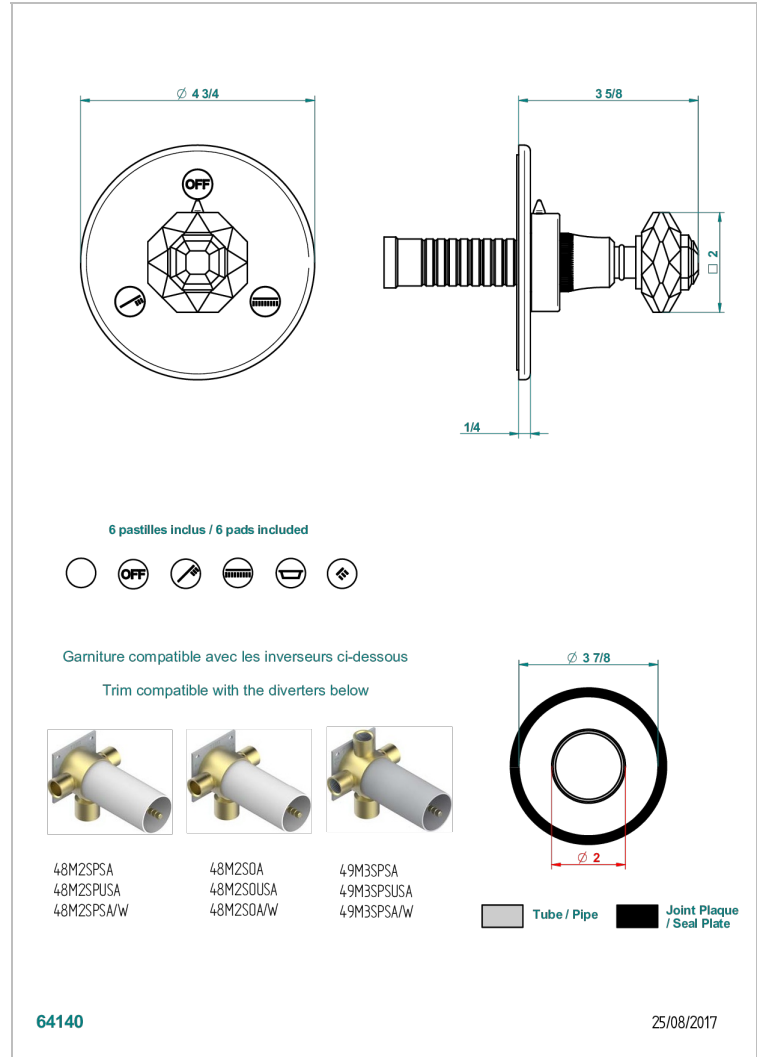

TRADITION CRYSTAL

A59-48M2SB

Trim for wall mounted diverter, 2 ways - ref. 48M2 and 3 ways - ref. 49M3

CHARACTERISTIC

- Tradition Crystal
- Trim for wall mounted diverter, 2 ways - ref. 48M2 and 3 ways - ref. 49M3

RELATED SKU'S

- Ref. G00-48M2SOA Wall mounted 3-way diverter with ceramic cartridge for concealed installation- 1 inlet 3/4" and 2 outlets 1/2" without stop position, without trim
- Ref. G00-48M2SPSA Wall mounted 3-way diverter with ceramic cartridge for concealed installation, 1 inlet 3/4" and 2 outlets 1/2" with stop position, without trim
- Ref. G00-49M3SPSA Wall mounted 4-way diverter with ceramic cartridge for concealed installation- 1 inlet 3/4" and 3 outlets 1/2" with stop position, without trim