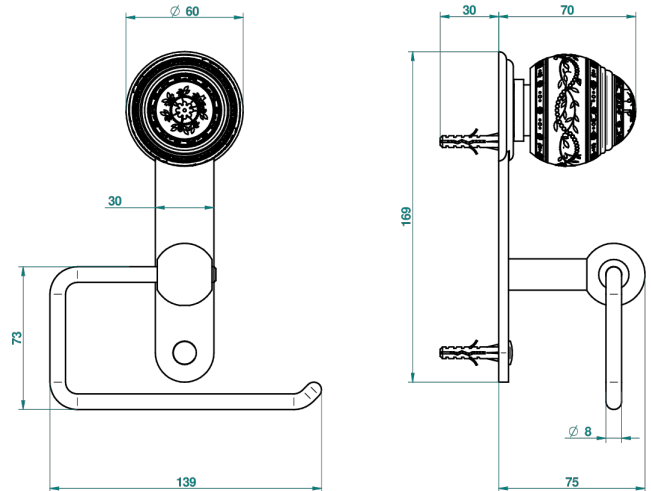

MARQUISE PLATINUM DECOR

A7G-538A

Toilet paper holder, single mount without cover

THG®
PARIS

64135

11/08/2017

CHARACTERISTIC

- Marquise platinum decor
- Toilet paper holder, single mount without cover

AVAILABLE FINITIONS

Black ceram - D30
Blush PVD - H62
Brass color PVD - H49
Brown bronze color PVD - F33
Chrome polished - A02
Chrome polished / gold polished - G02

Copper antique matt, coated - H07
Gold color PVD - H52
Gold mat - F07
Gold polished - F01
Graphite PVD - H64
Light coated bronze - D01

Matt Umber PVD - H67
Matt blush PVD - H60
Matt brass color PVD - H50
Matt brown bronze color PVD - F34
Matt chrome (American satin) - C02
Matt gold color PVD - H53

Matt graphite PVD - H65
Matt nickel (American satin) - C01
Matt nickel color PVD - H56
Nickel antique / Sovereign - H28
Nickel color PVD - H55
Nickel polished - B01

Soft gold - F30
Soft matt gold - F31
Umber PVD - H66