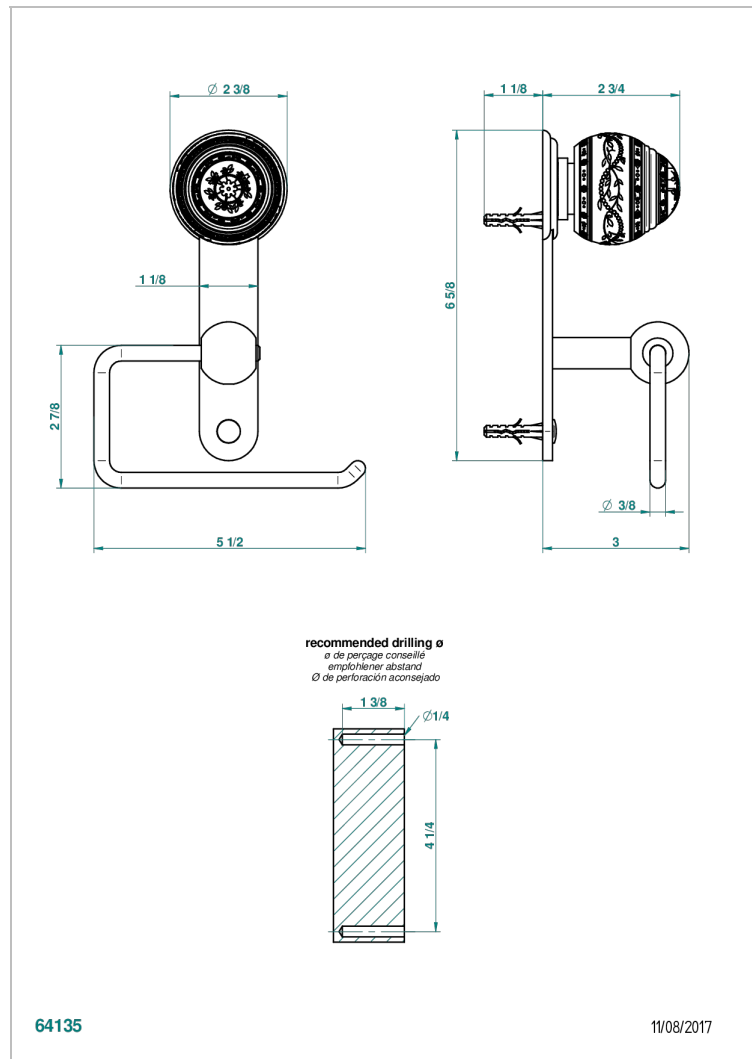

# MARQUISE PLATINUM DECOR

A7G-538A

Toilet paper holder, single mount without cover

## CHARACTERISTIC

- Marquise platinum decor
- Toilet paper holder, single mount without cover