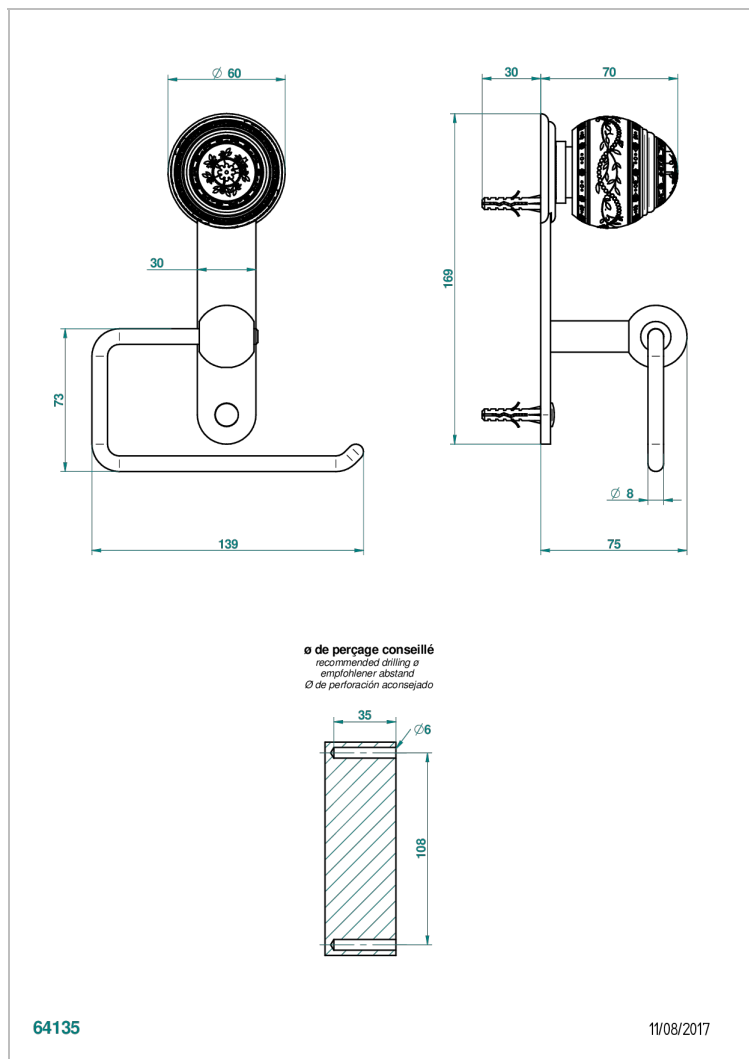

MARQUISE PLATINUM DECOR

A7G-538A

Wall mounted WC paper holder without cover

THG[®]
PARIS

CHARACTERISTIC

- Marquise platinum decor
- Wall mounted WC paper holder without cover

AVAILABLE FINITIONS

Antique nickel - H28
Black ceram - D30
Blush PVD - H62
Brass color PVD - H49
Brown bronze color PVD - F33
Gold color PVD - H52