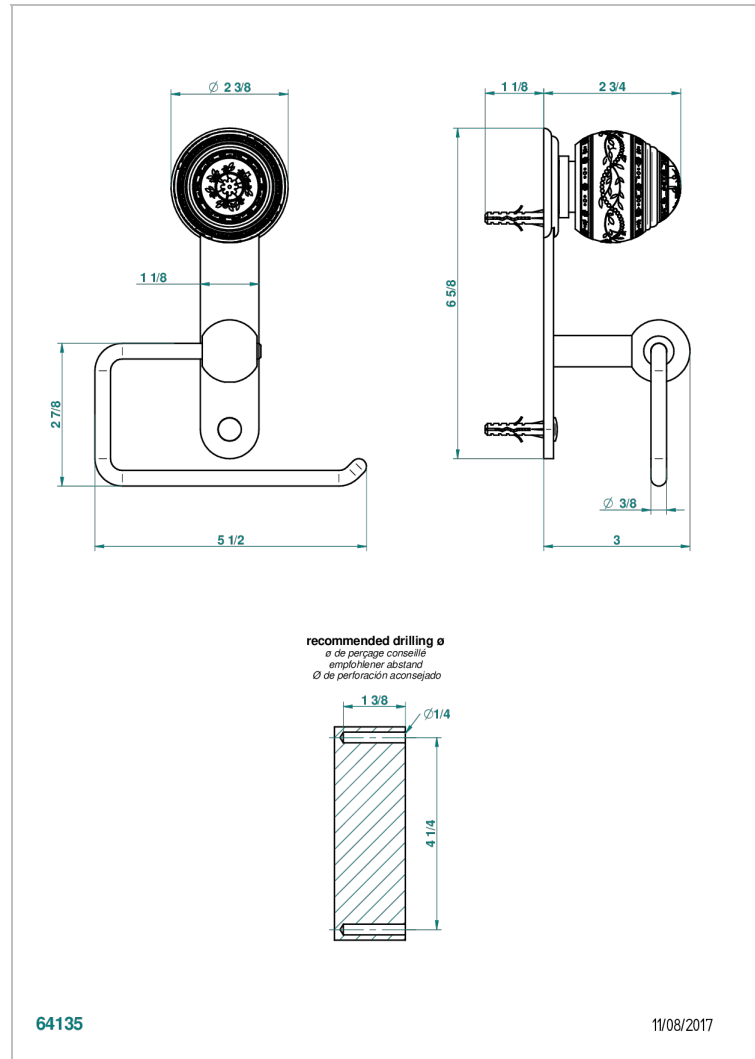

MARQUISE PLATINUM DECOR

A7G-538A

Wall mounted WC paper holder without cover

CHARACTERISTIC

- Marquise platinum decor
- Wall mounted WC paper holder without cover

AVAILABLE FINITIONS

Antique nickel - H28
Black ceram - D30
Blush PVD - H62
Brass color PVD - H49
Brown bronze color PVD - F33
Gold color PVD - H52