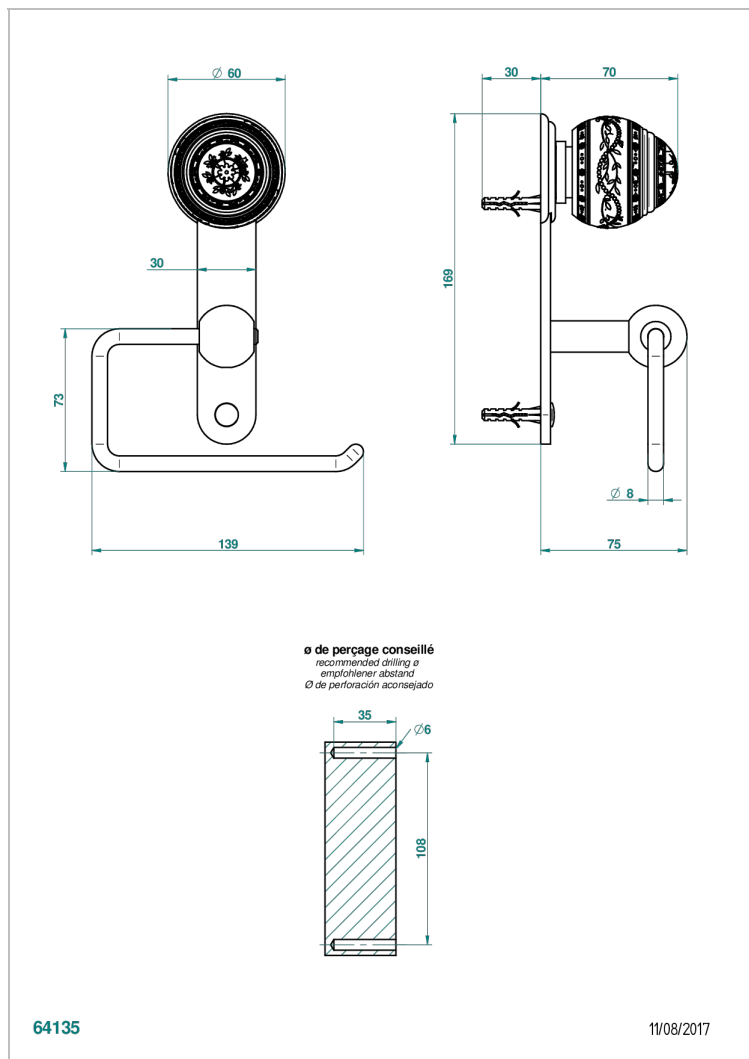

# MARQUISE PLATINUM DECOR

A7G-538A

Wall mounted WC paper holder without cover

THG<sup>®</sup>  
PARIS

## CHARACTERISTIC

- Marquise platinum decor
- Wall mounted WC paper holder without cover