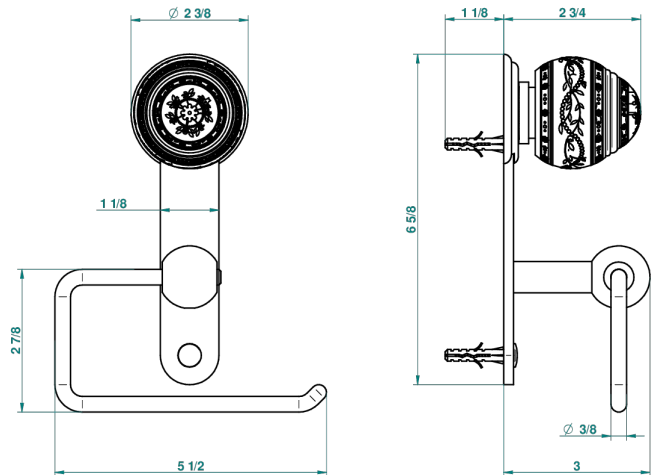

MARQUISE PLATINUM DECOR

A7G-538A

Wall mounted WC paper holder without cover

64135

11/08/2017

CHARACTERISTIC

- Marquise platinum decor
- Wall mounted WC paper holder without cover

AVAILABLE FINITIONS

Antique nickel - H28
Black ceram - D30
Blush PVD - H62
Brass color PVD - H49
Brown bronze color PVD - F33
Gold color PVD - H52

Graphite PVD - H64
Lacquered light bronze - D01
Matt Umber PVD - H67
Matt blush PVD - H60
Matt brass color PVD - H50
Matt brown bronze color PVD - F34

Matt chrome - C02
Matt gold - F07
Matt gold color PVD - H53
Matt graphite PVD - H65
Matt nickel (color finish) - C01
Matt nickel color PVD - H56

Nickel color PVD - H55
Polished chrome (color finish) - A02
Polished chrome / Polished gold (color finish) - G02
Polished gold (color finish) - F01
Polished nickel - B01
Soft gold - F30

Soft matt gold - F31
Umber PVD - H66
Varnished matt antique red copper (color finish) - H07