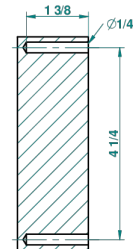

MARQUISE PLATINUM DECOR

A7G-538A

Wall mounted WC paper holder without cover

64135

11/08/2017

CHARACTERISTIC

- Marquise platinum decor
- Wall mounted WC paper holder without cover

AVAILABLE FINITIONS

Antique nickel - H28
Black ceram - D30
Blush PVD - H62
Brass color PVD - H49
Brown bronze color PVD - F33
Gold color PVD - H52

Graphite PVD - H64
Lacquered light bronze - D01
Matt Umber PVD - H67
Matt blush PVD - H60
Matt brass color PVD - H50
Matt brown bronze color PVD - F34

Matt chrome - C02
Matt gold - F07
Matt gold color PVD - H53
Matt graphite PVD - H65
Matt nickel (color finish) - C01
Matt nickel color PVD - H56

Nickel color PVD - H55
Polished chrome (color finish) - A02
Polished chrome / Polished gold (color finish) - G02
Polished gold (color finish) - F01
Polished nickel - B01
Soft gold - F30

Soft matt gold - F31
Umber PVD - H66
Varnished matt antique red copper (color finish) - H07