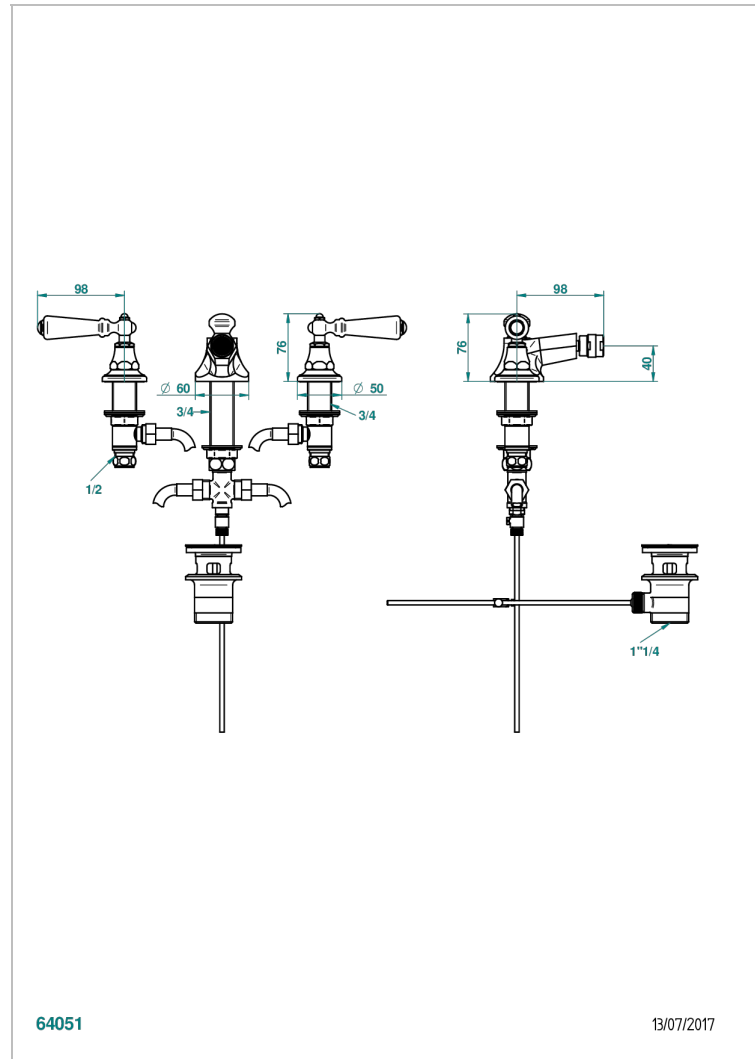

CHARLESTON WITH LEVER

G75-209

3 HOLE BIDET MIXER, SWIVEL JET WITH WASTE

THG[®]
PARIS

64051

13/07/2017

CHARACTERISTIC

- Charleston with lever
- 3 HOLE BIDET MIXER, SWIVEL JET WITH WASTE