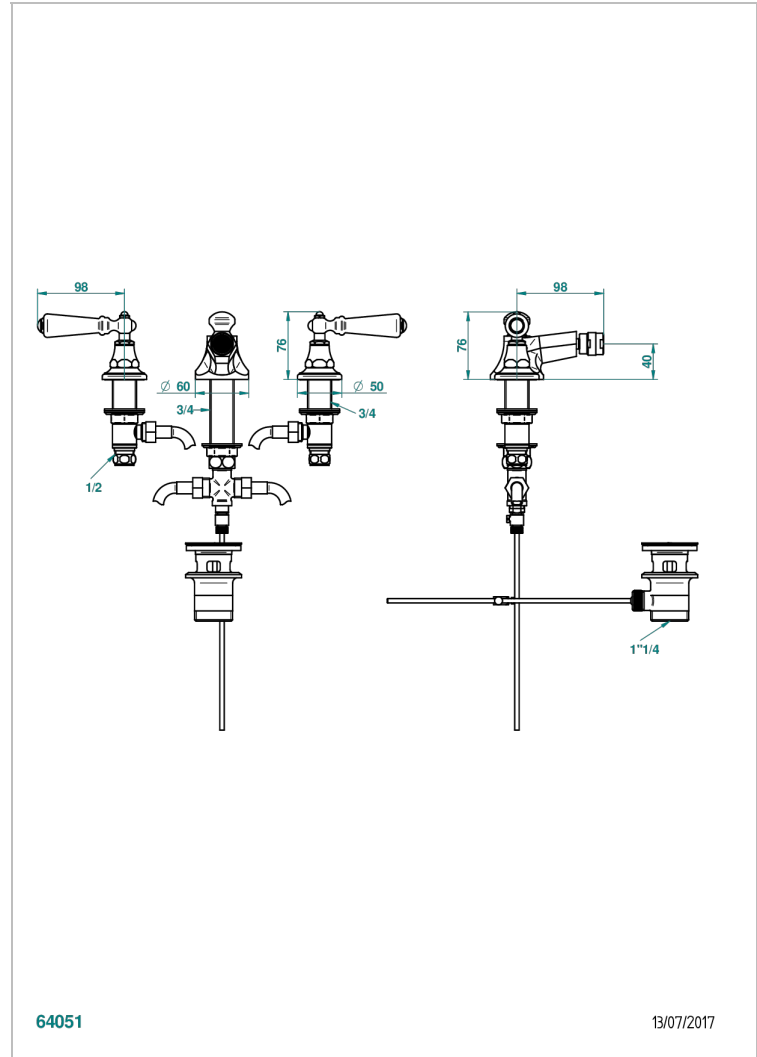

CHARLESTON WITH LEVER

G75-209

3 HOLE BIDET MIXER, SWIVEL JET WITH WASTE

64051

13/07/2017

CHARACTERISTIC

- Charleston with lever
- 3 HOLE BIDET MIXER, SWIVEL JET WITH WASTE

AVAILABLE FINITIONS