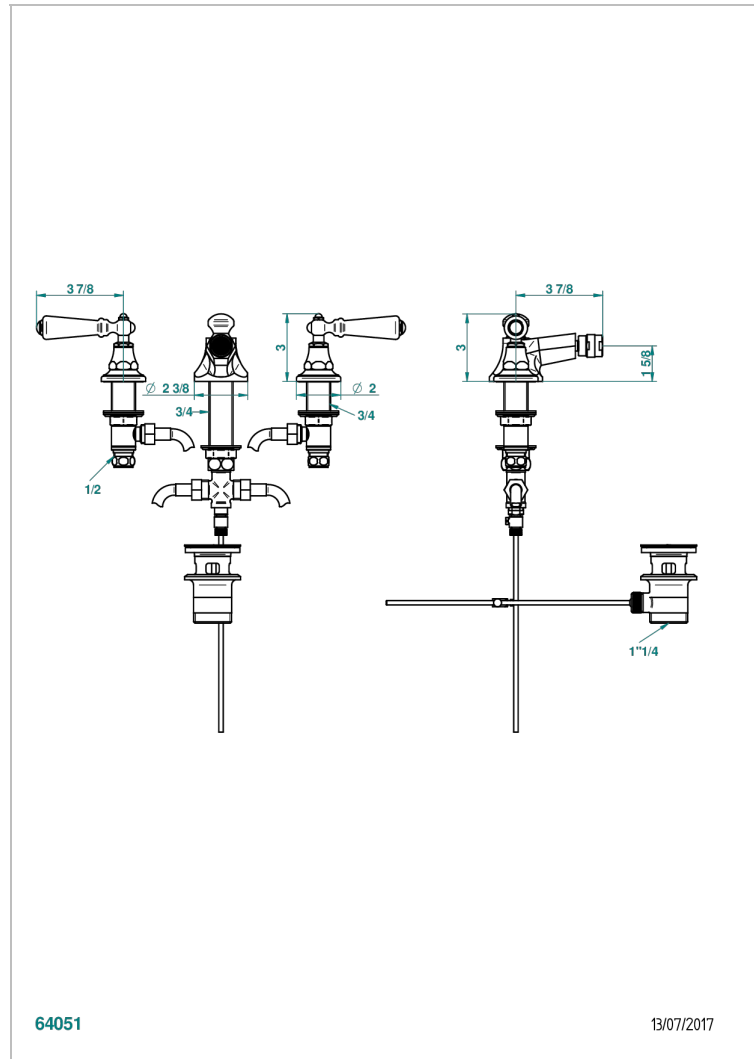

CHARLESTON WITH LEVER

G75-209

3 HOLE BIDET MIXER, SWIVEL JET WITH WASTE

64051

13/07/2017

CHARACTERISTIC

- Charleston with lever
- 3 HOLE BIDET MIXER, SWIVEL JET WITH WASTE

AVAILABLE FINITIONS