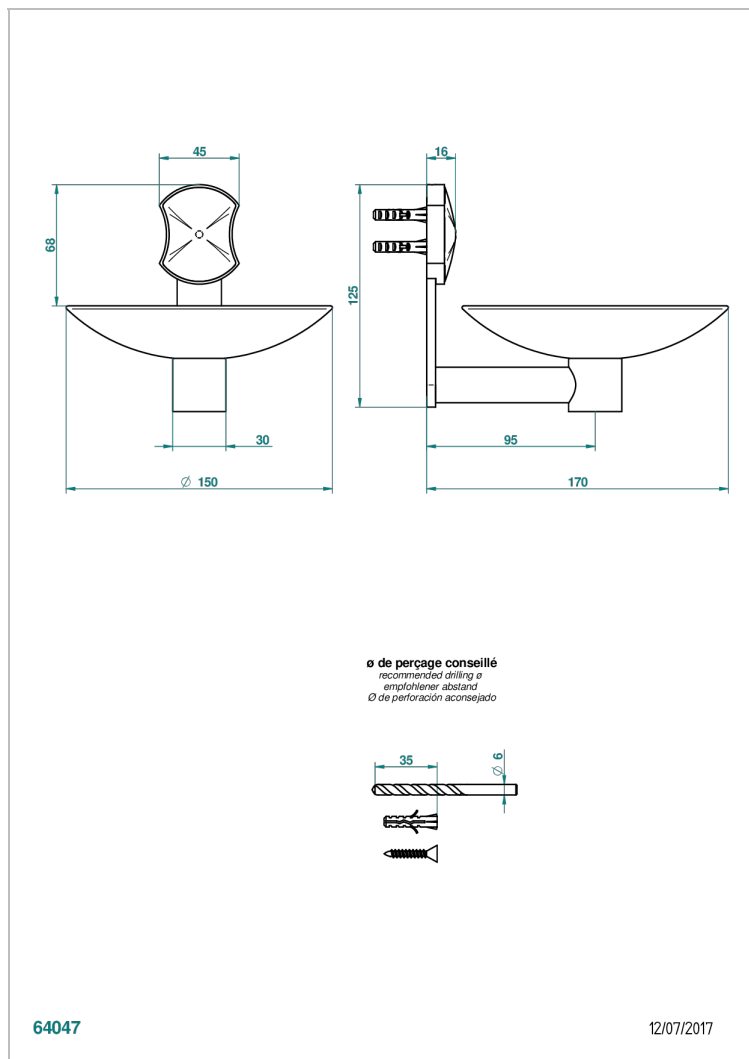

# INFINI WHITE PORCELAIN WITH GOLD DECOR

U2F-546GM

Soap dish, wall mounted, 6" diameter

## CHARACTERISTIC

- Infini White Porcelain with Gold decor
- Soap dish, wall mounted, 6" diameter