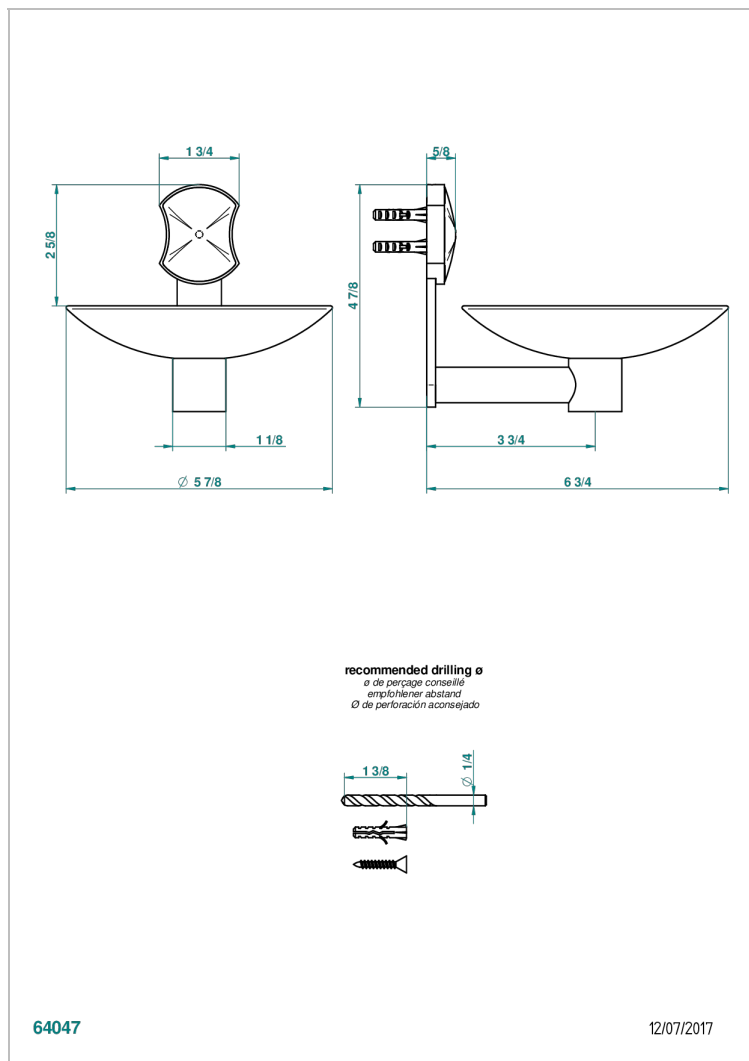

INFINI WHITE PORCELAIN WITH GOLD DECOR

U2F-546GM

Copa mural de laton Ø 150 mm

THG[®]
PARIS

64047

12/07/2017

CARACTERÍSTICAS

- Infini White Porcelain with Gold decor
- Copa mural de laton Ø 150 mm

Pvd umber - H66
Pvd umber mate - H67