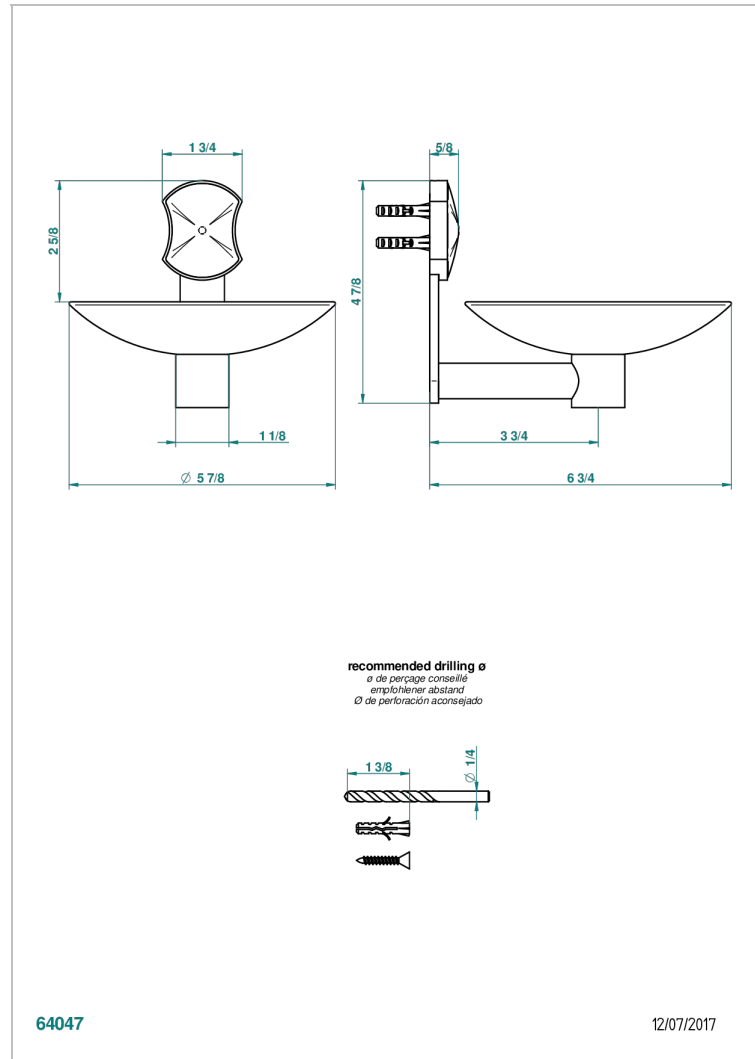

INFINI WHITE PORCELAIN WITH GOLD DECOR

U2F-546GM

Soap dish, wall mounted, 6" diameter

THG[®]
PARIS

64047

12/07/2017

CHARACTERISTIC

- Infini White Porcelain with Gold decor
- Soap dish, wall mounted, 6" diameter