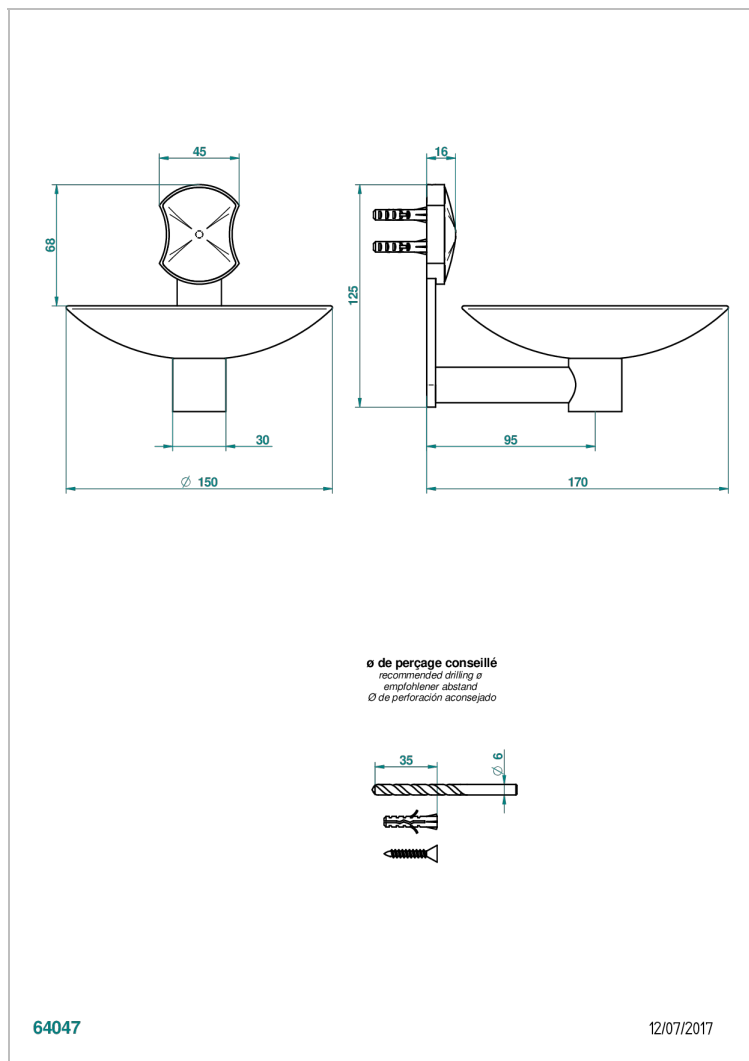

INFINI WHITE PORCELAIN WITH GOLD DECOR

U2F-546GM

Wall mounted soap dish, ø 150 mm

CHARACTERISTIC

- Infini White Porcelain with Gold decor
- Wall mounted soap dish, ø 150 mm

AVAILABLE FINITIONS

Antique nickel - H28
Black ceram - D30
Blush PVD - H62
Brass color PVD - H49
Brown bronze color PVD - F33
Gold color PVD - H52