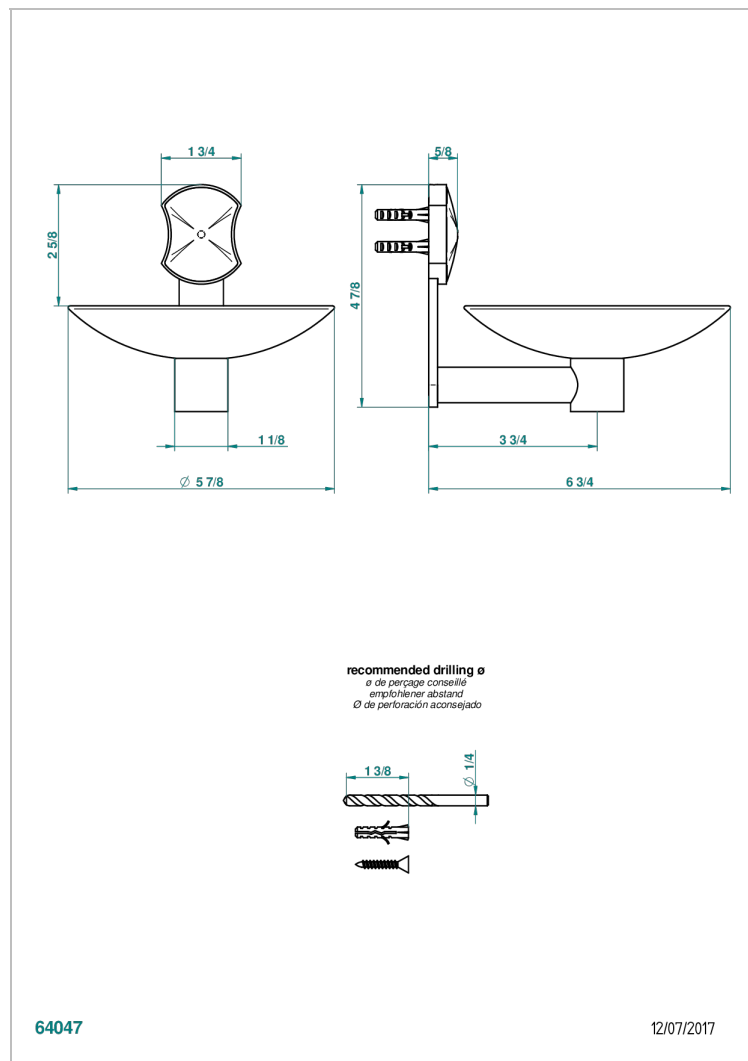

INFINI WHITE PORCELAIN WITH GOLD DECOR

U2F-546GM

Wall mounted soap dish, ø 150 mm

CHARACTERISTIC

- Infini White Porcelain with Gold decor
- Wall mounted soap dish, ø 150 mm

AVAILABLE FINITIONS

Antique nickel - H28
Black ceram - D30
Blush PVD - H62
Brass color PVD - H49
Brown bronze color PVD - F33
Gold color PVD - H52