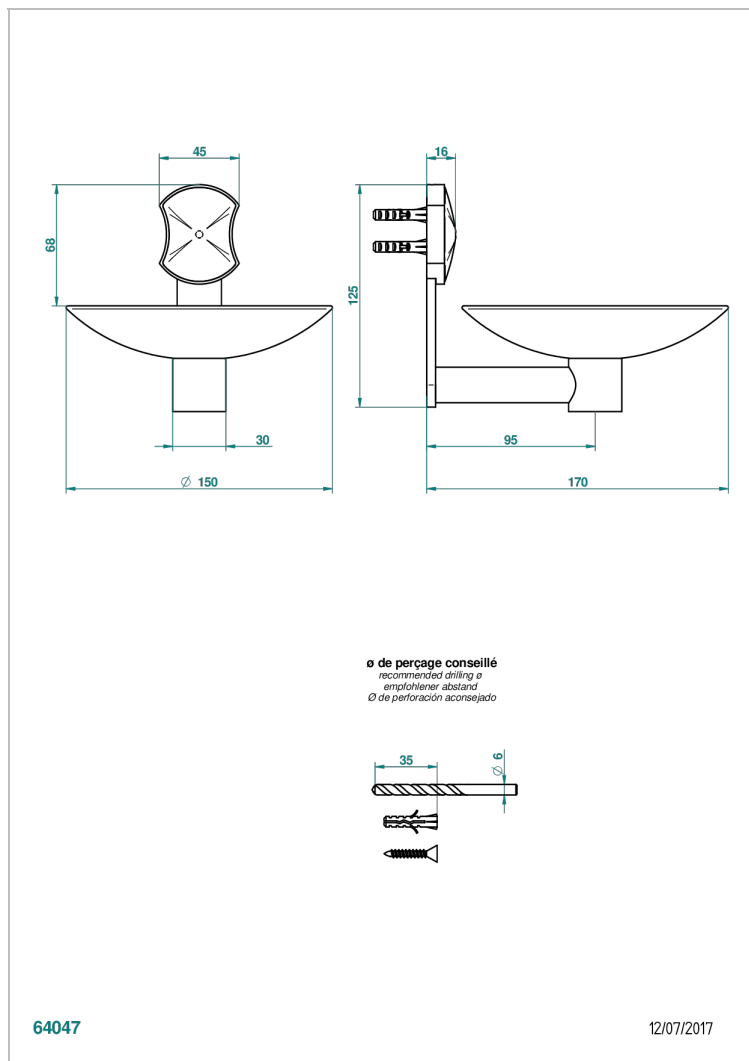

# INFINI WHITE PORCELAIN WITH GOLD DECOR

U2F-546GM

Wall mounted soap dish, ø 150 mm

## CHARACTERISTIC

- Infini White Porcelain with Gold decor
- Wall mounted soap dish, ø 150 mm