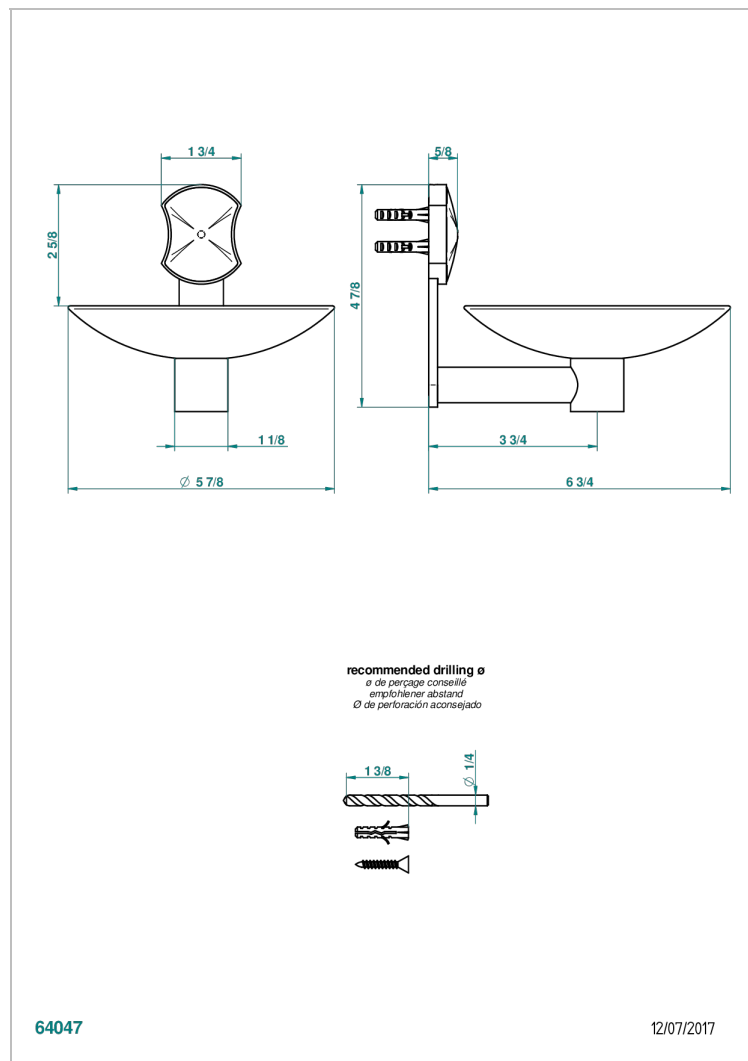

# INFINI WHITE PORCELAIN WITH GOLD DECOR

U2F-546GM

Wall mounted soap dish, ø 150 mm

## CHARACTERISTIC

- Infini White Porcelain with Gold decor
- Wall mounted soap dish, ø 150 mm