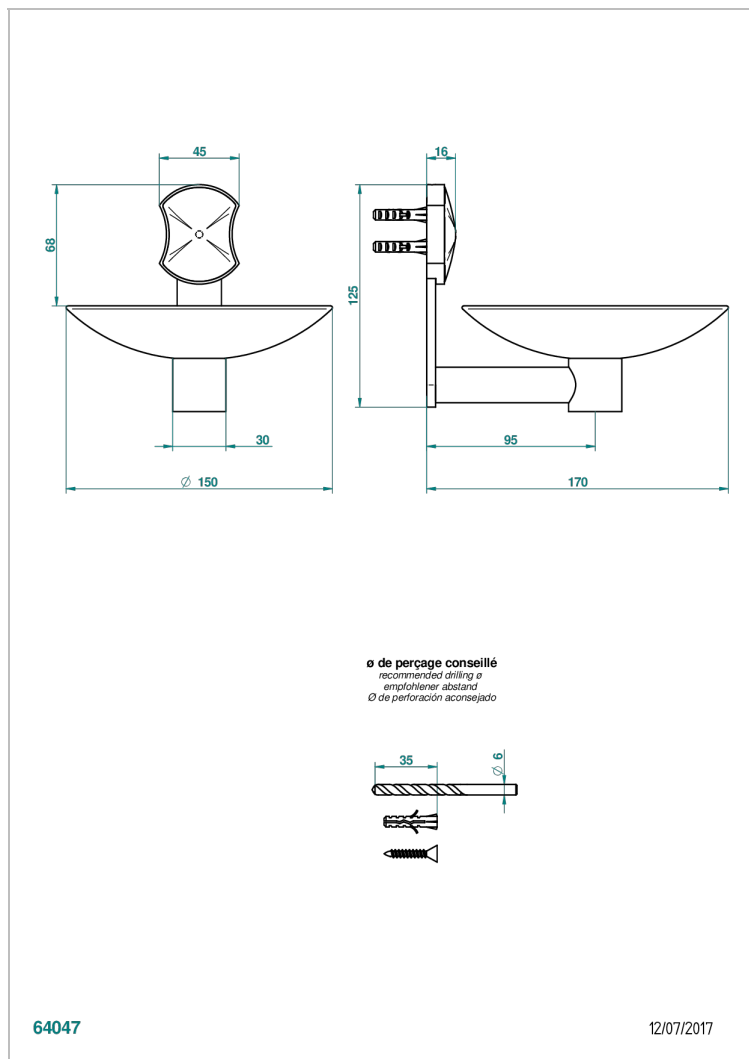

INFINI WHITE PORCELAIN WITH GOLD DECOR

U2F-546GM

Wall mounted soap dish, ø 150 mm

CHARACTERISTIC

- Infini White Porcelain with Gold decor
- Wall mounted soap dish, ø 150 mm

AVAILABLE FINITIONS

Antique nickel - H28
Black ceram - D30
Blush PVD - H62
Brass color PVD - H49
Brown bronze color PVD - F33
Gold color PVD - H52