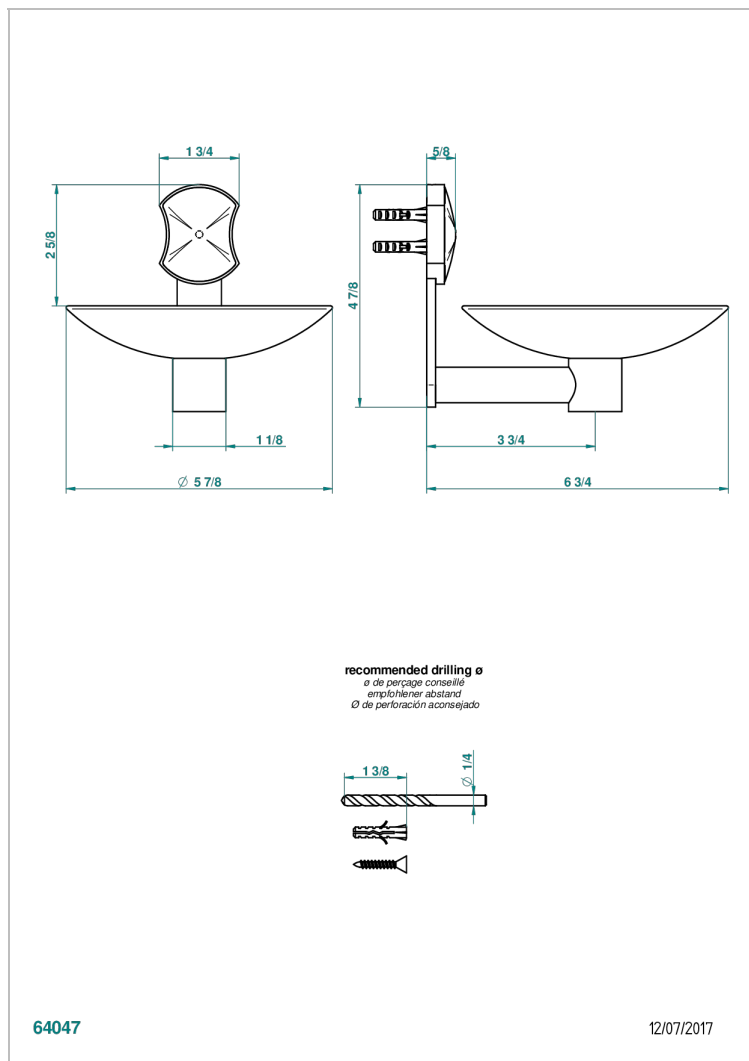

INFINI WHITE PORCELAIN WITH GOLD DECOR

U2F-546GM

Wall mounted soap dish, ø 150 mm

CHARACTERISTIC

- Infini White Porcelain with Gold decor
- Wall mounted soap dish, ø 150 mm

AVAILABLE FINITIONS

Antique nickel - H28
Black ceram - D30
Blush PVD - H62
Brass color PVD - H49
Brown bronze color PVD - F33
Gold color PVD - H52

Nickel color PVD - H55
Polished chrome (color finish) - A02
Polished gold (color finish) - F01
Polished nickel - B01
Soft gold - F30
Soft matt gold - F31

Umber PVD - H66
Varnished matt antique red copper
(color finish) - H07