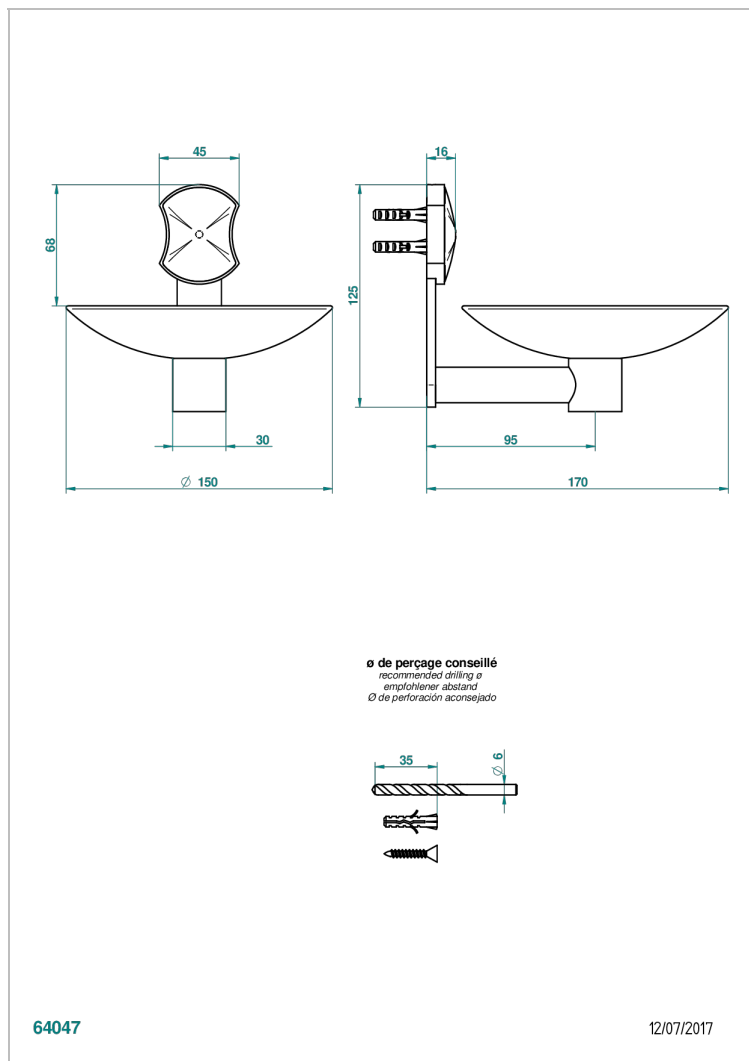

INFINI WHITE PORCELAIN WITH PLATINUM DECOR

U2E-546GM

Soap dish, wall mounted, 6" diameter

CHARACTERISTIC

- Infini White Porcelain with Platinum decor
- Soap dish, wall mounted, 6" diameter

AVAILABLE FINITIONS