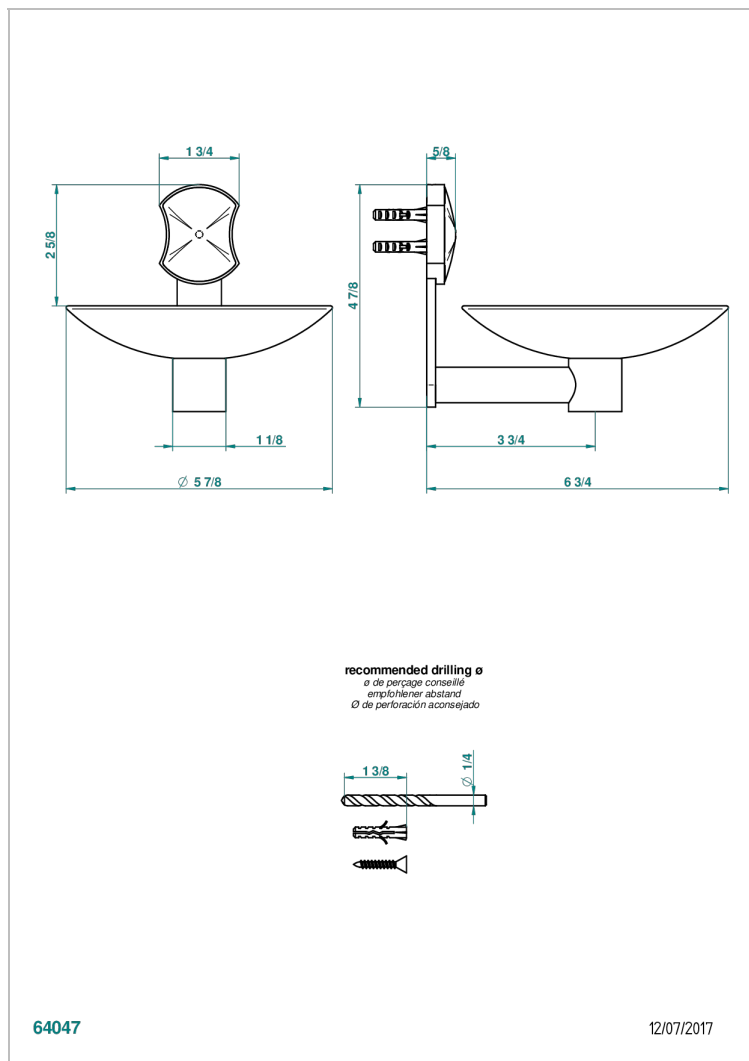

INFINI WHITE PORCELAIN WITH PLATINUM DECOR

U2E-546GM

Soap dish, wall mounted, 6" diameter

CHARACTERISTIC

- Infini White Porcelain with Platinum decor
- Soap dish, wall mounted, 6" diameter

AVAILABLE FINITIONS