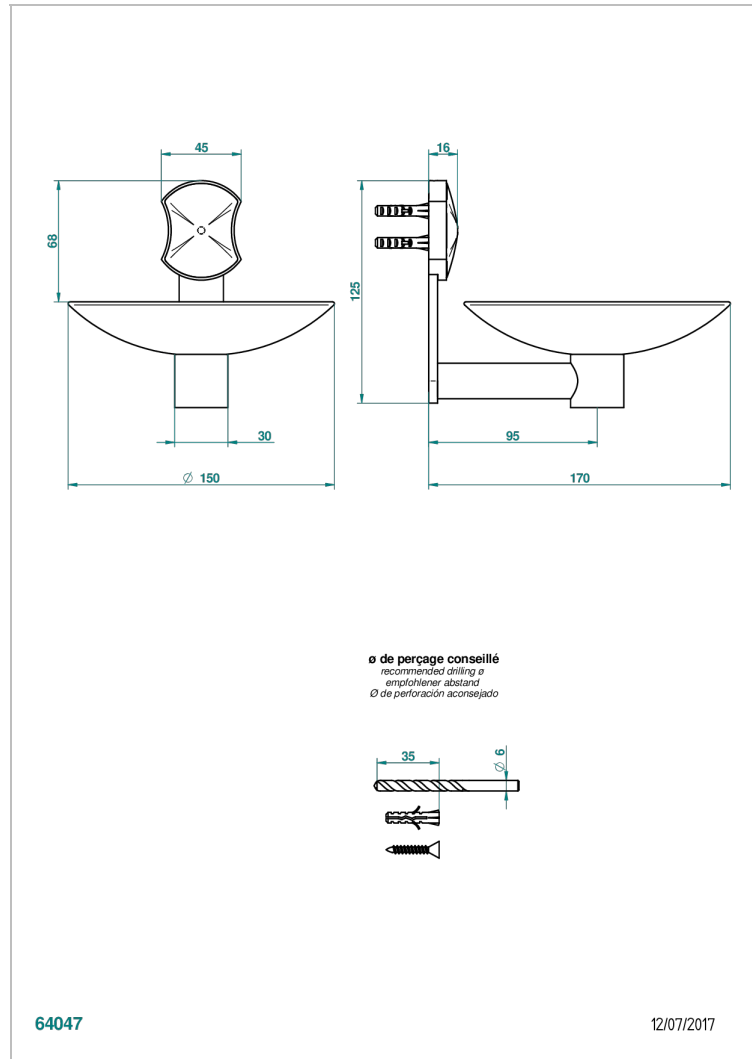

INFINI WHITE PORCELAIN WITH PLATINUM DECOR

U2E-546GM

Wall mounted soap dish, ø 150 mm

THG[®]
PARIS

64047

12/07/2017

CHARACTERISTIC

- Infini White Porcelain with Platinum decor
- Wall mounted soap dish, ø 150 mm