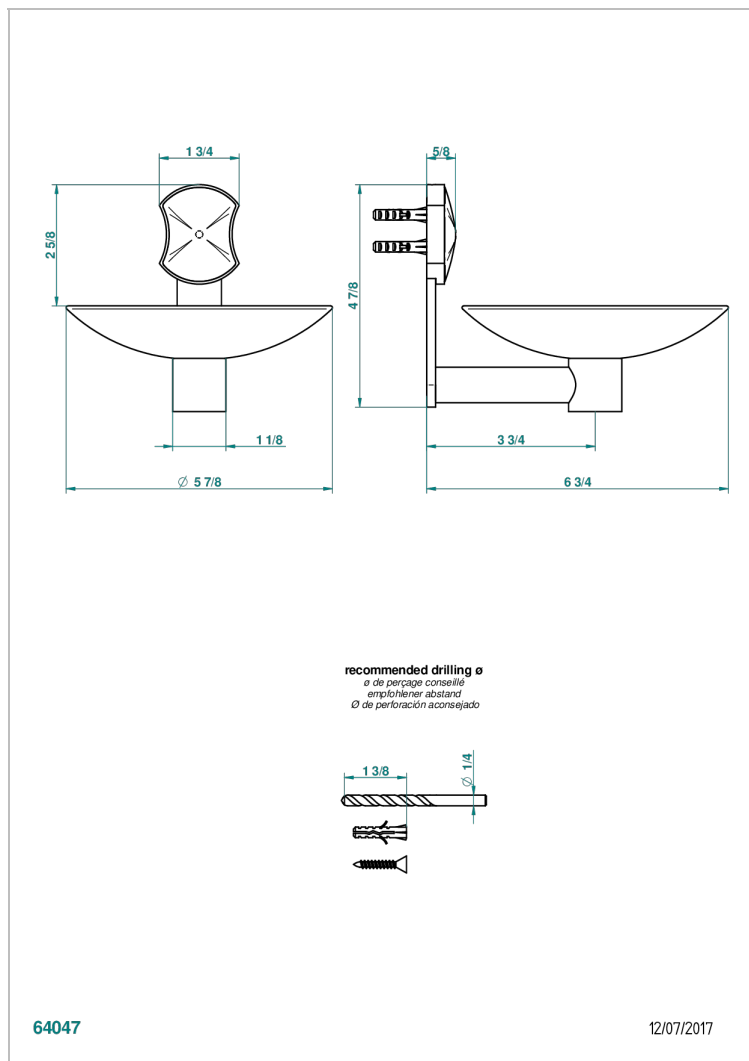

INFINI WHITE PORCELAIN WITH PLATINUM DECOR

U2E-546GM

Wall mounted soap dish, ø 150 mm

CHARACTERISTIC

- Infini White Porcelain with Platinum decor
- Wall mounted soap dish, ø 150 mm

AVAILABLE FINITIONS

Antique nickel - H28
Black ceram - D30
Blush PVD - H62
Brass color PVD - H49
Brown bronze color PVD - F33
Gold color PVD - H52

Nickel color PVD - H55
Polished chrome (color finish) - A02
Polished gold (color finish) - F01
Polished nickel - B01
Soft gold - F30
Soft matt gold - F31

Umber PVD - H66
Varnished matt antique red copper
(color finish) - H07