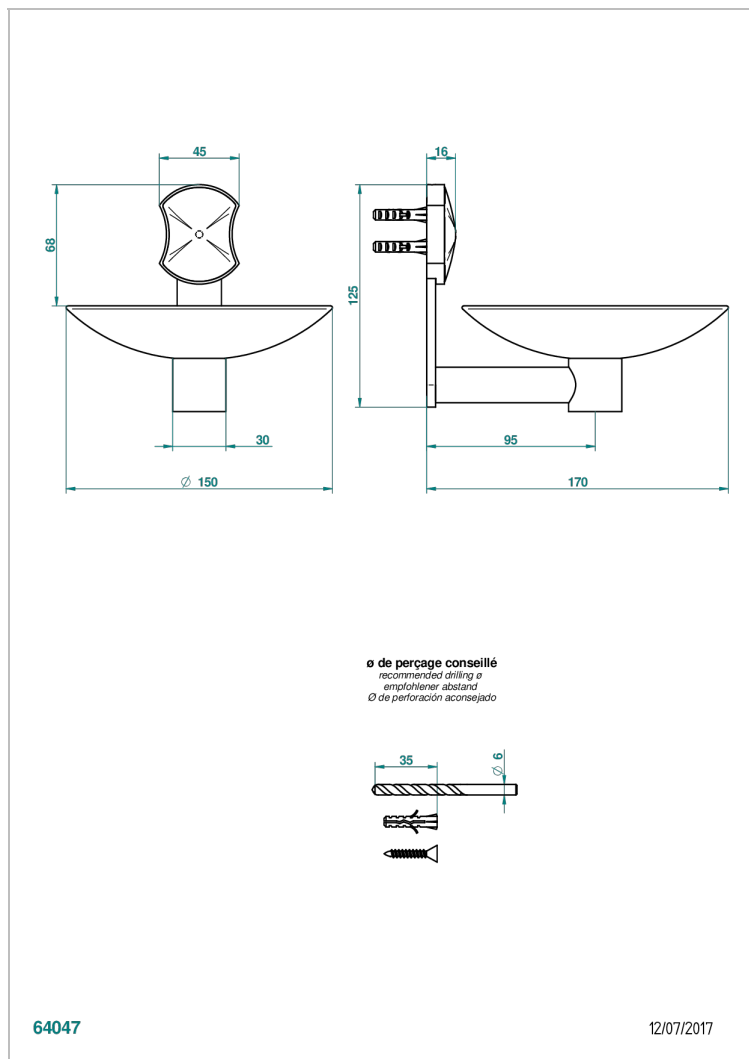

INFINI WHITE PORCELAIN WITH PLATINUM DECOR

U2E-546GM

Wall mounted soap dish, ø 150 mm

CHARACTERISTIC

- Infini White Porcelain with Platinum decor
- Wall mounted soap dish, ø 150 mm

AVAILABLE FINITIONS

Antique nickel - H28
Black ceram - D30
Blush PVD - H62
Brass color PVD - H49
Brown bronze color PVD - F33
Gold color PVD - H52