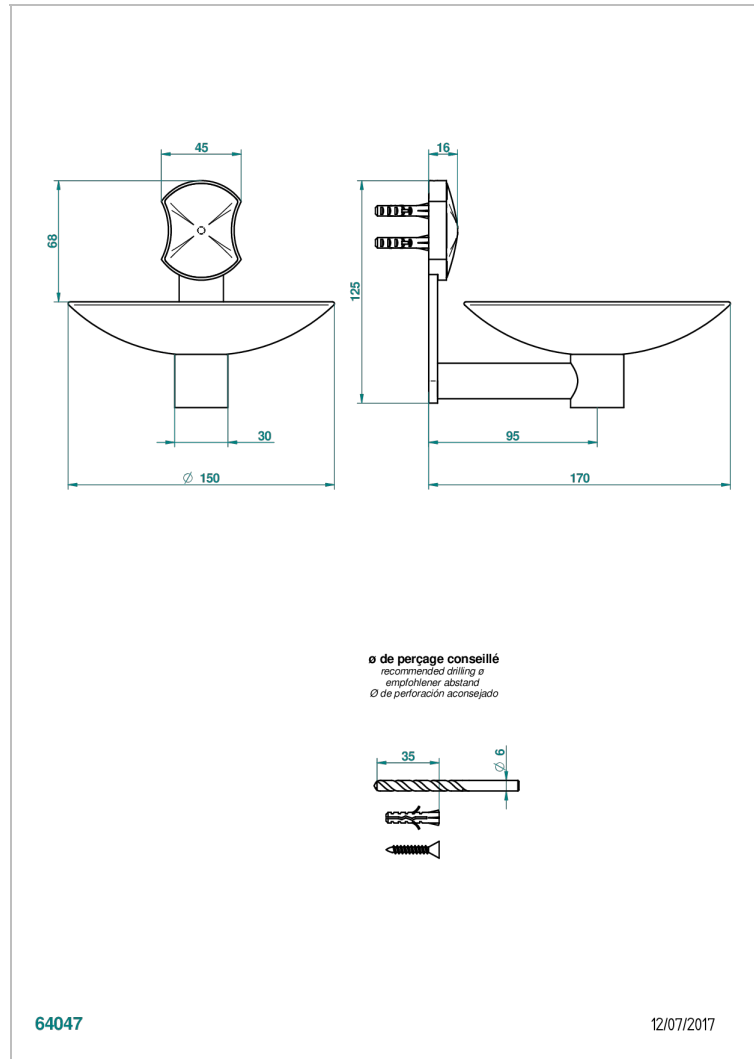

INFINI WHITE PORCELAIN WITH PLATINUM DECOR

U2E-546GM

Wall mounted soap dish, ø 150 mm

THG[®]
PARIS

64047

12/07/2017

CHARACTERISTIC

- Infini White Porcelain with Platinum decor
- Wall mounted soap dish, ø 150 mm