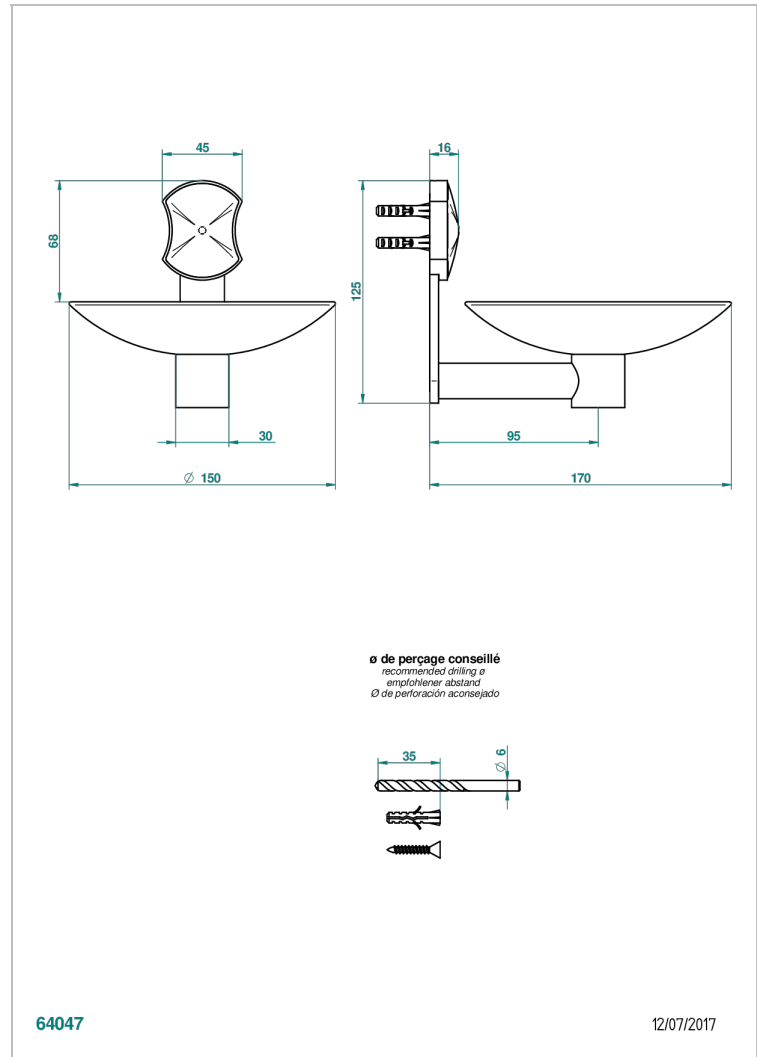

INFINI WHITE PORCELAIN

U2D-546GM

Soap dish, wall mounted, 6" diameter

THG[®]
PARIS

64047

12/07/2017

CHARACTERISTIC

- Infini White Porcelain
- Soap dish, wall mounted, 6" diameter