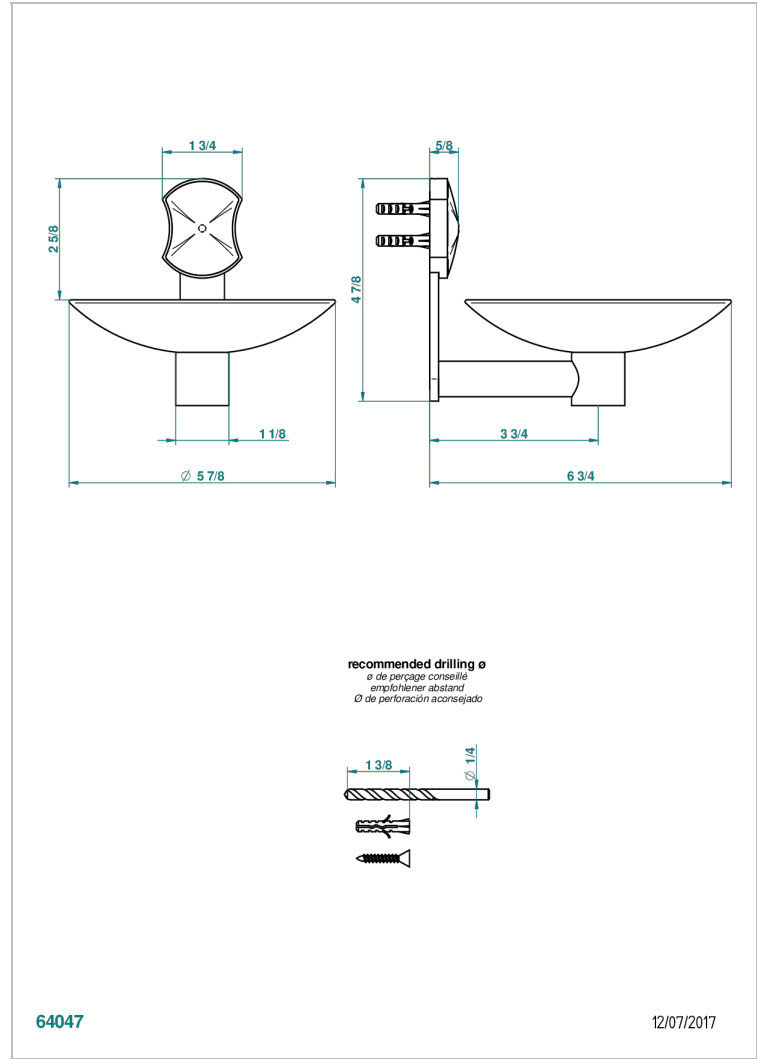

INFINI WHITE PORCELAIN

U2D-546GM

Soap dish, wall mounted, 6" diameter

THG[®]
PARIS

64047

12/07/2017

CHARACTERISTIC

- Infini White Porcelain
- Soap dish, wall mounted, 6" diameter