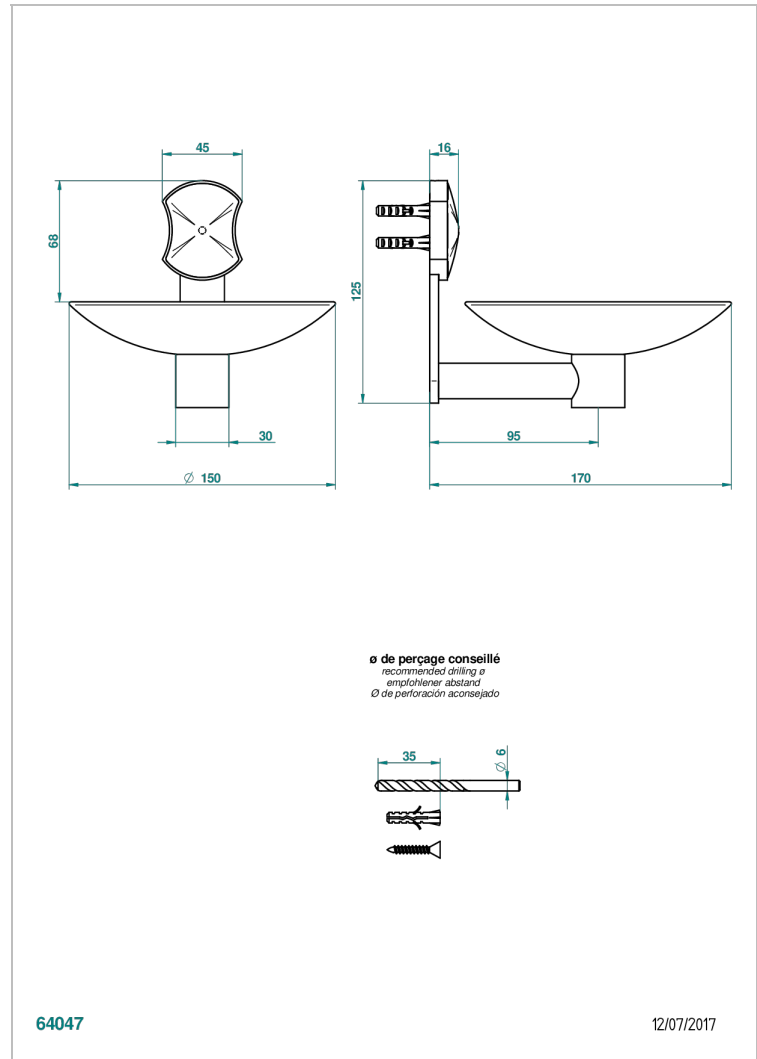

INFINI WHITE PORCELAIN

U2D-546GM

Wall mounted soap dish, ø 150 mm

THG[®]
PARIS

64047

12/07/2017

CHARACTERISTIC

- Infini White Porcelain
- Wall mounted soap dish, ø 150 mm