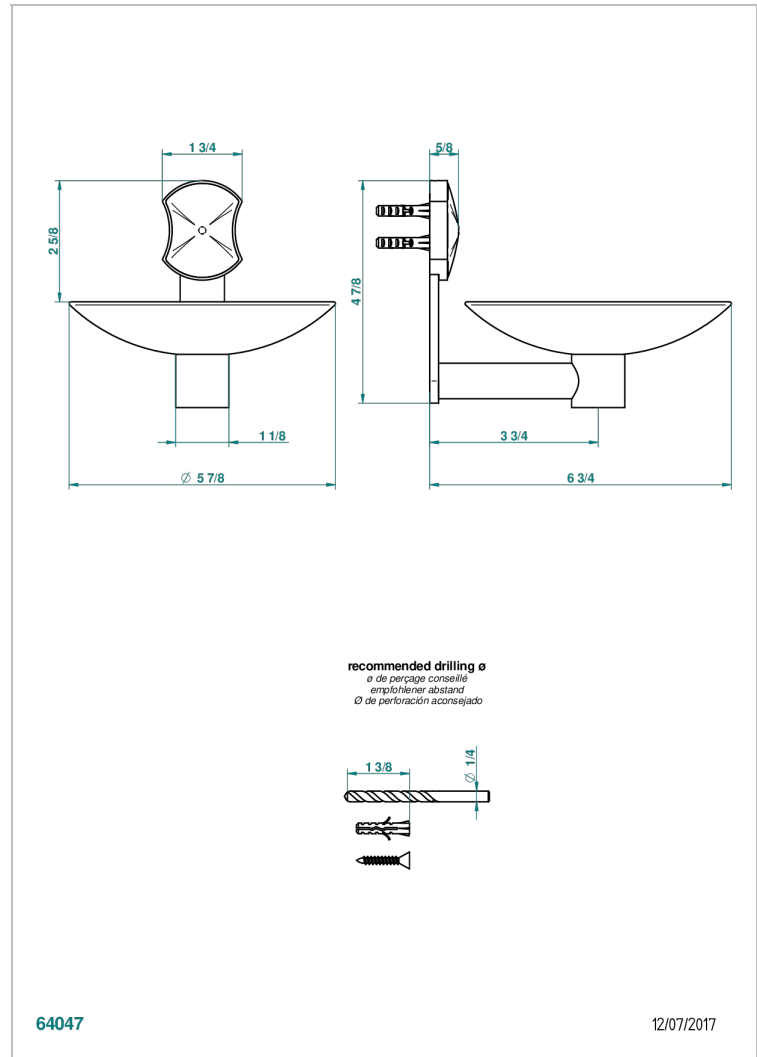

INFINI WHITE PORCELAIN

U2D-546GM

Wall mounted soap dish, \varnothing 150 mm

THG[®]
PARIS

CHARACTERISTIC

- Infini White Porcelain
- Wall mounted soap dish, \varnothing 150 mm

AVAILABLE FINITIONS

Antique nickel - H28
Black ceram - D30
Blush PVD - H62
Brass color PVD - H49
Brown bronze color PVD - F33
Gold color PVD - H52

Nickel color PVD - H55
Polished chrome (color finish) - A02
Polished gold (color finish) - F01
Polished nickel - B01
Soft gold - F30
Soft matt gold - F31

Umber PVD - H66
Varnished matt antique red copper
(color finish) - H07