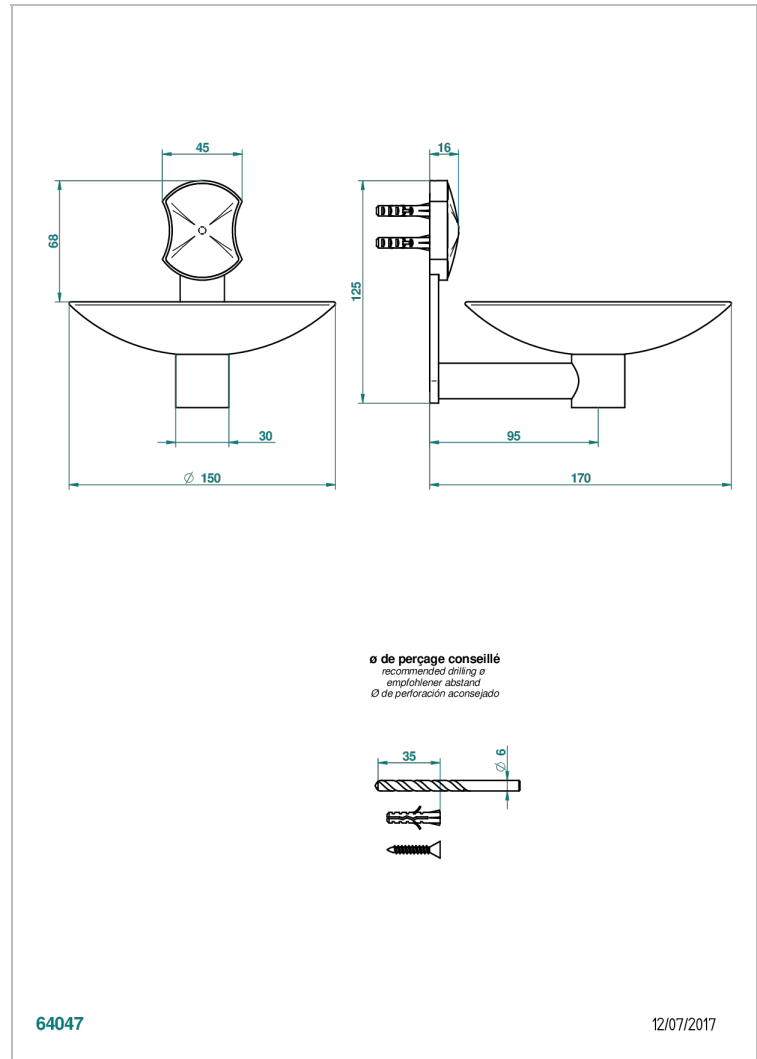

# INFINI WHITE PORCELAIN

U2D-546GM

Wall mounted soap dish, ø 150 mm

THG<sup>®</sup>  
PARIS

64047

12/07/2017

## CHARACTERISTIC

- Infini White Porcelain
- Wall mounted soap dish, ø 150 mm