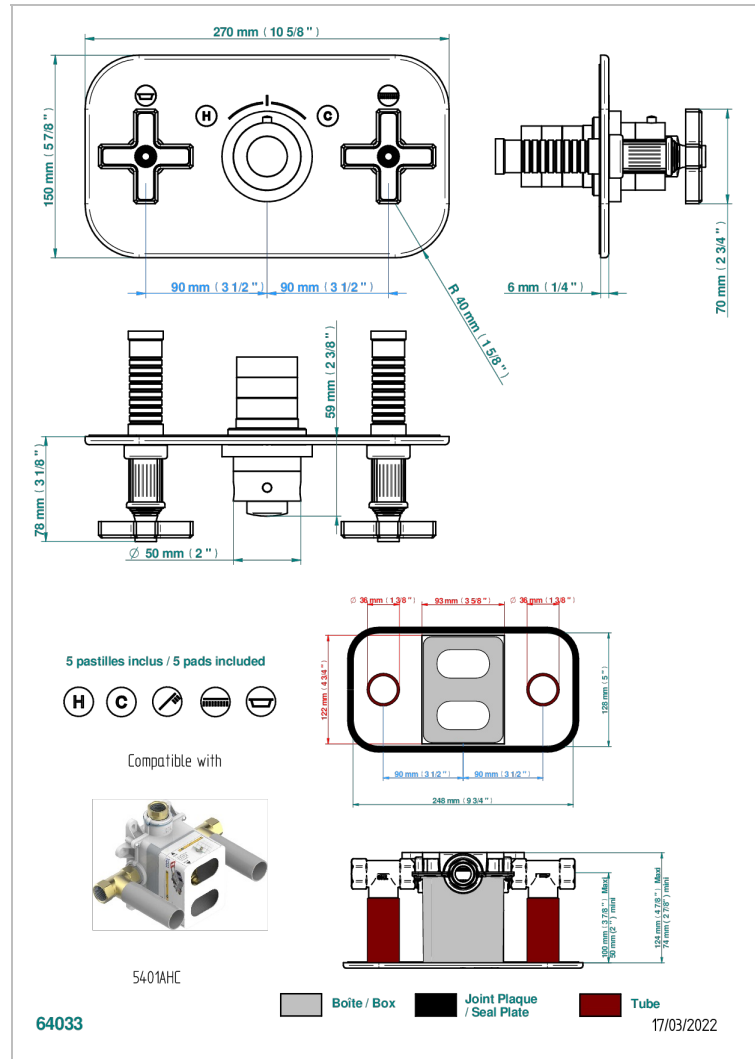

GRAND CENTRAL WHITE ONYX

U9R-5401BEH

THG
PARIS

Trim for THG thermostat with 2 valves ref. 5 401AHM/US rough part supplied with fixing box , item to be installed horizontal

CHARACTERISTIC

- Grand central White Onyx
- Trim for THG thermostat with 2 valves ref. 5 401AHM/US rough part supplied with fixing box , item to be installed horizontal