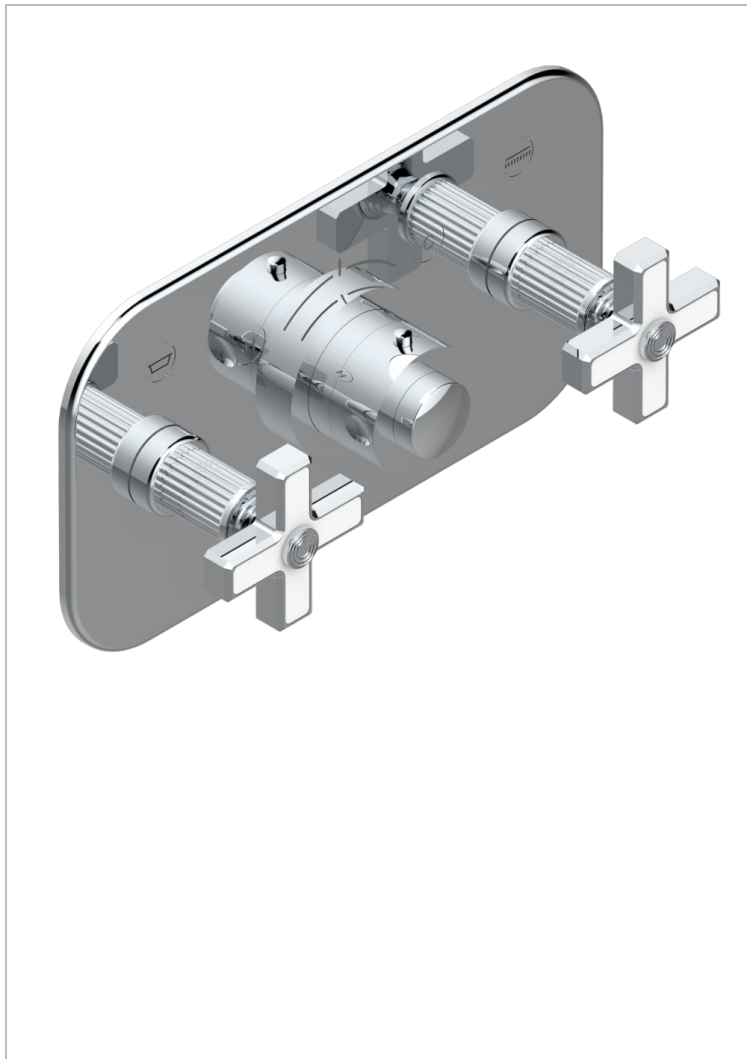

GRAND CENTRAL WHITE ONYX

U9R-5401BEH

THG
PARIS

Trim for THG thermostat with 2 valves ref. 5 401AHM/US rough part supplied with fixing box , item to be installed horizontal

CHARACTERISTIC

- Grand central White Onyx
- Trim for THG thermostat with 2 valves ref. 5 401AHM/US rough part supplied with fixing box , item to be installed horizontal

AVAILABLE FINITIONS

Black ceram - D30
Blush PVD - H62
Brass color PVD - H49
Brown bronze color PVD - F33
Chrome polished - A02
Copper antique matt, coated - H07

Gold color PVD - H52
Gold mat - F07
Gold polished - F01
Graphite PVD - H64
Light coated bronze - D01
Matt Umber PVD - H67