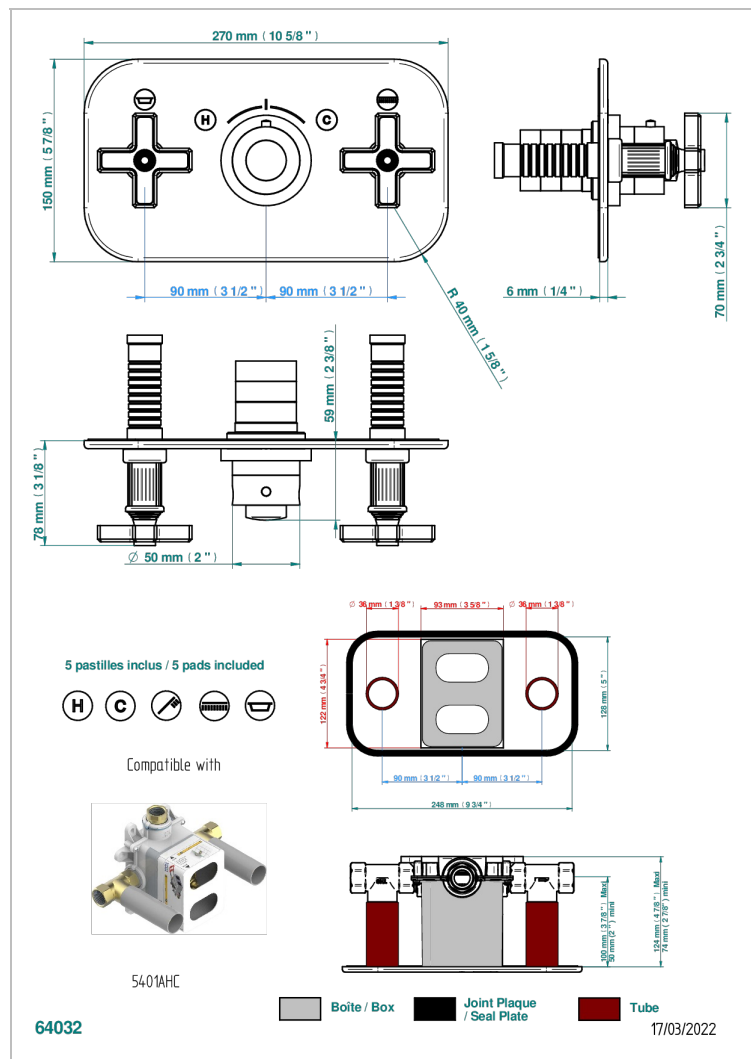

GRAND CENTRAL BLACK ONYX

U9M-5401BEH

THG
PARIS

Trim for thermostatic mixer with 2 valves item to be installed horizontal . to adapt on 5 401AHC or 5 401AHM

CARACTERÍSTICAS

- Grand central Black Onyx
- Trim for thermostatic mixer with 2 valves item to be installed horizontal . to adapt on 5 401AHC or 5 401AHM