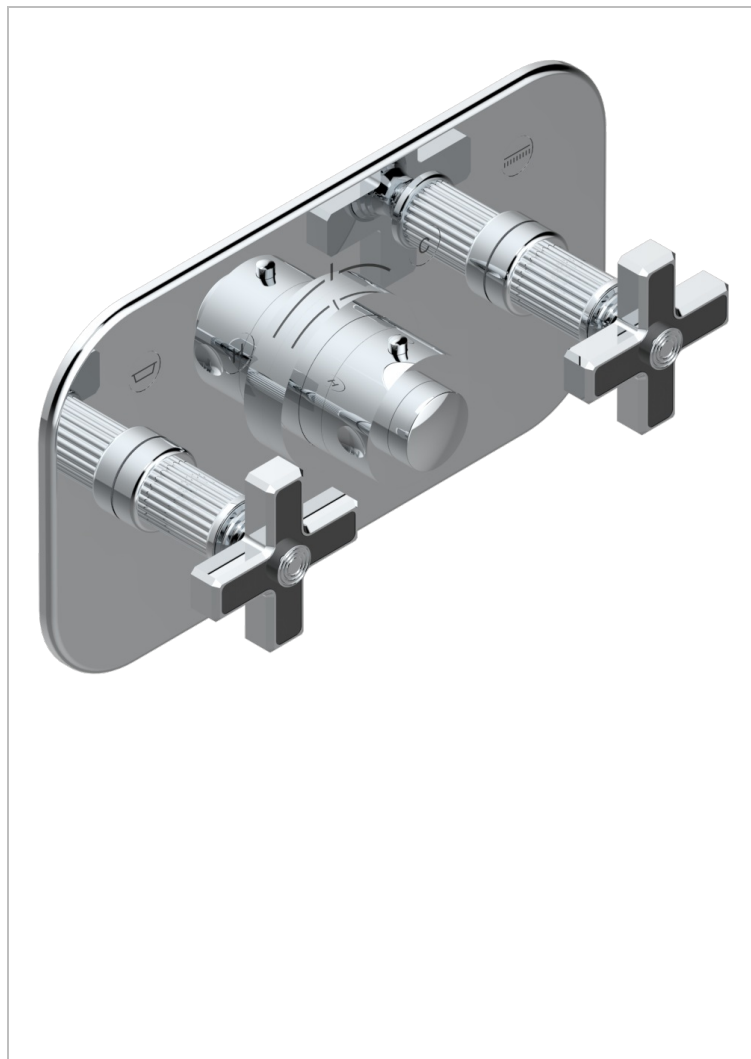

GRAND CENTRAL BLACK ONYX

U9M-5401BEH

THG
PARIS

Trim for thermostatic mixer with 2 valves item to be installed horizontal . to adapt on 5 401AHC or 5 401AHM

CARACTERÍSTICAS

- Grand central Black Onyx
- Trim for thermostatic mixer with 2 valves item to be installed horizontal . to adapt on 5 401AHC or 5 401AHM

ACABADOS DISPONIBLES

Bronce claro - D01
Cerámica negra mate - D30
Cobre viejo mate - H07
Cromo - A02
Cromo mate - C02
Dorado - F01

Dorado mate - F07
Dorado pálido - F30
Dorado pálido mate (sin barniz) - F31
Natural smoked Brass - A13
Níquel - B01
Níquel mate - C01